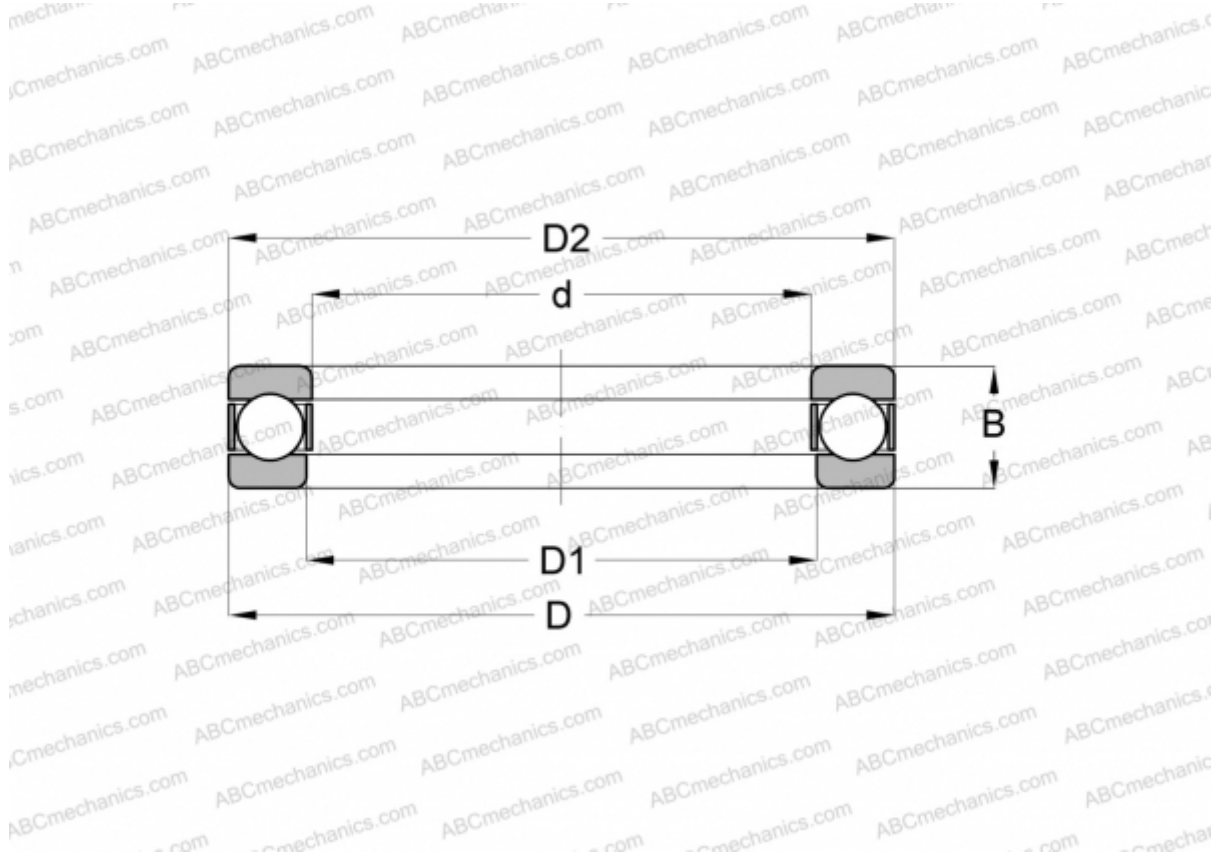

51306 STEYR

Thrust ball bearings

TYPE: Ball bearings, Thrust ball bearing, Single direction, Separable

Technical specification

DIMENSIONS, MM

d	30,000
D	60,000
D1	32,000
D2	60,000
B	21,000

WEIGHT, KG 0,254

MANUFACTURER [STEYR](#)