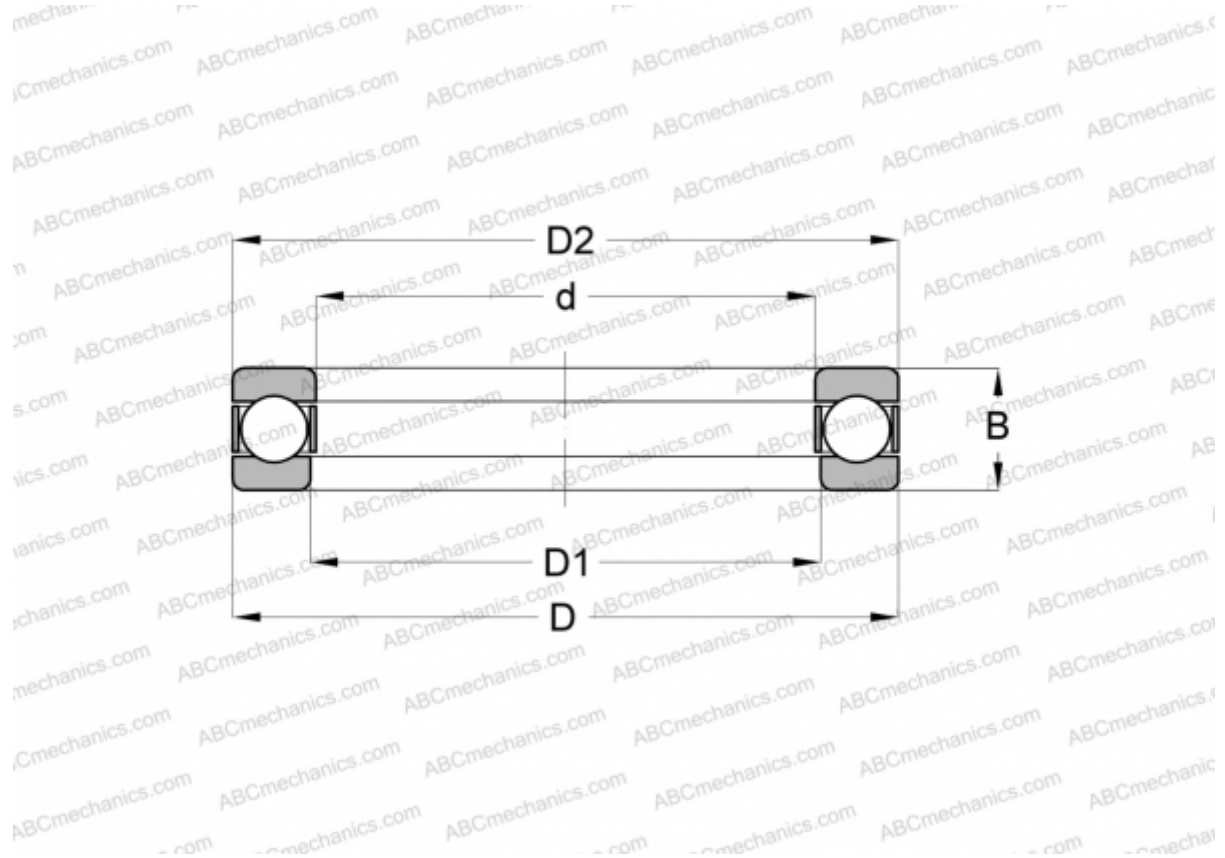

51107 X SNR

Thrust ball bearings

TYPE: Ball bearings, Thrust ball bearing, Single direction, Separable

Technical specification

DIMENSIONS, MM

d	35,000
D	52,000
D1	37,000
D2	52,000
B	12,000

WEIGHT, KG 0,091

MANUFACTURER [SNR](#)