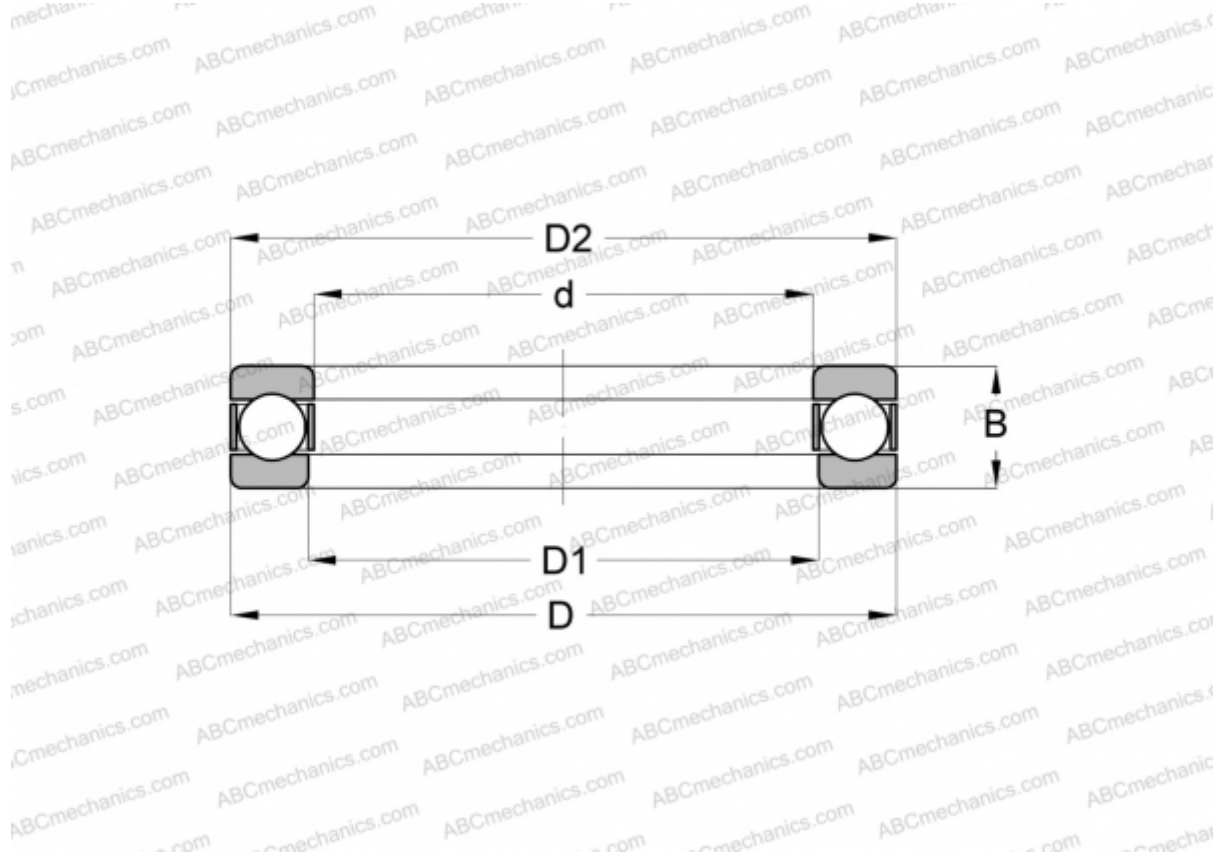

51107 ABC

Thrust ball bearings

TYPE: Ball bearings, Thrust ball bearing, Single direction, Separable

Technical specification

DIMENSIONS, MM

d	35,000
D	53,000
D1	37,000
D2	53,000
B	12,000

WEIGHT, KG 0,100

MANUFACTURER [ABC](#)