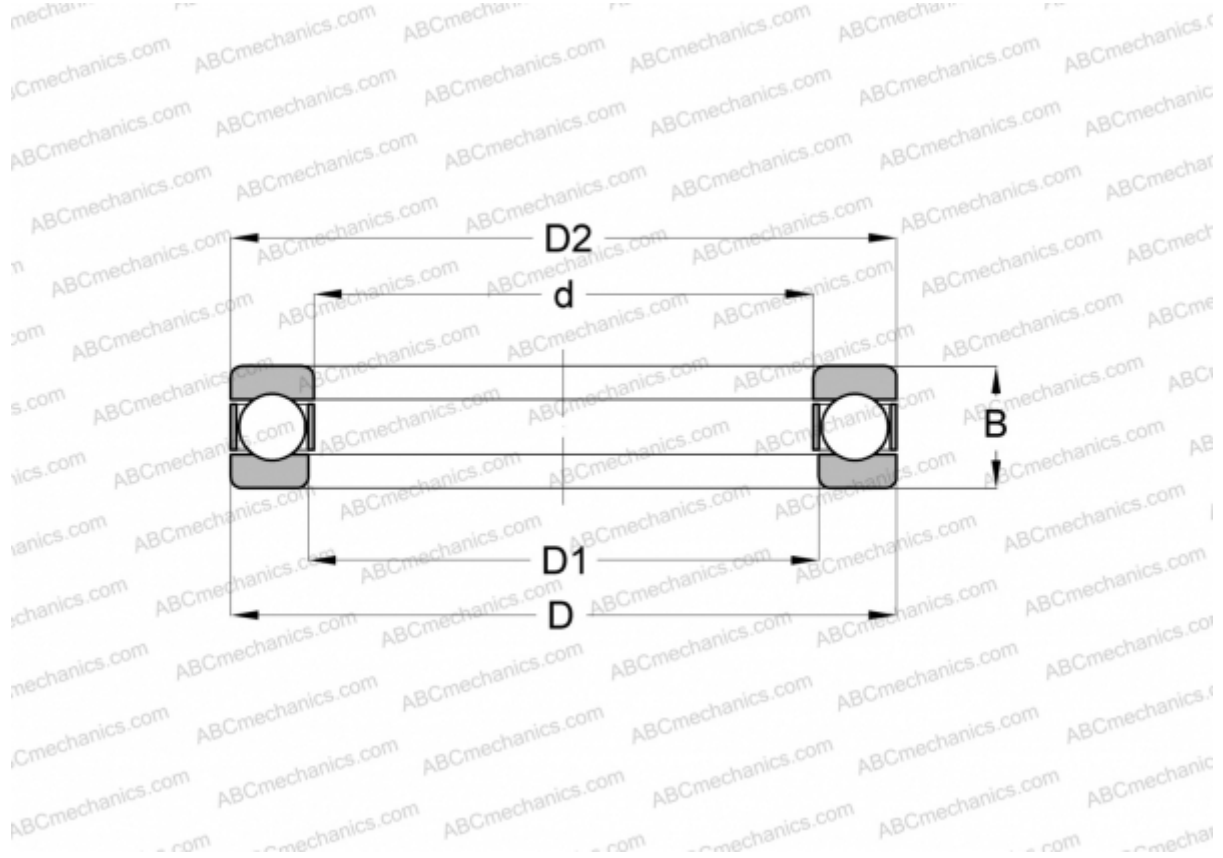

PP 45 RIV

Thrust ball bearings

TYPE: Ball bearings, Thrust ball bearing, Single direction, Separable

Technical specification

DIMENSIONS, MM

d	45,000
D	100,000
D1	47,000
D2	100,000
B	39,000

WEIGHT, KG 1,402

MANUFACTURER [RIV](#)