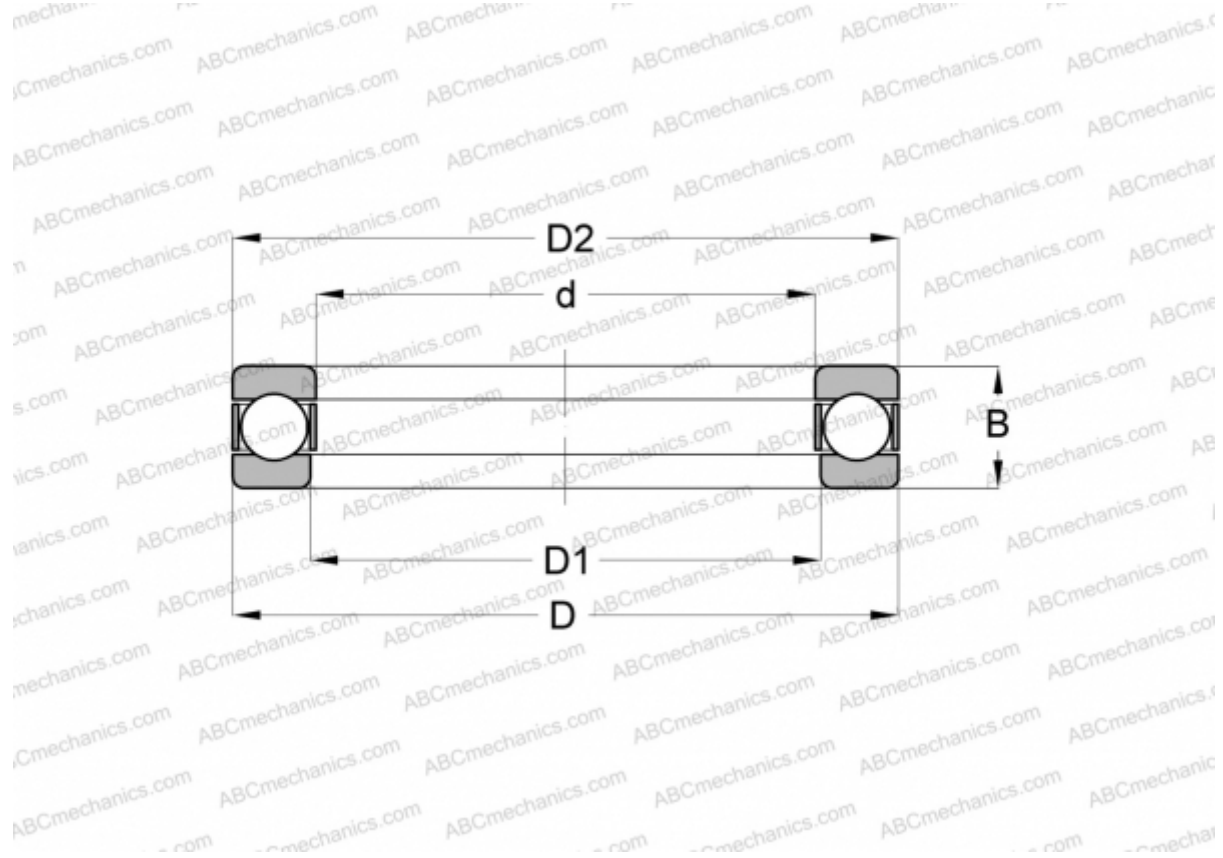

## ELP 320 RIV

Thrust ball bearings

TYPE: Ball bearings, Thrust ball bearing, Single direction, Separable

### Technical specification

#### DIMENSIONS, MM

d	320,000
D	400,000
D1	324,000
D2	396,000
B	63,000

**WEIGHT, KG** 18,915

**MANUFACTURER** [RIV](#)