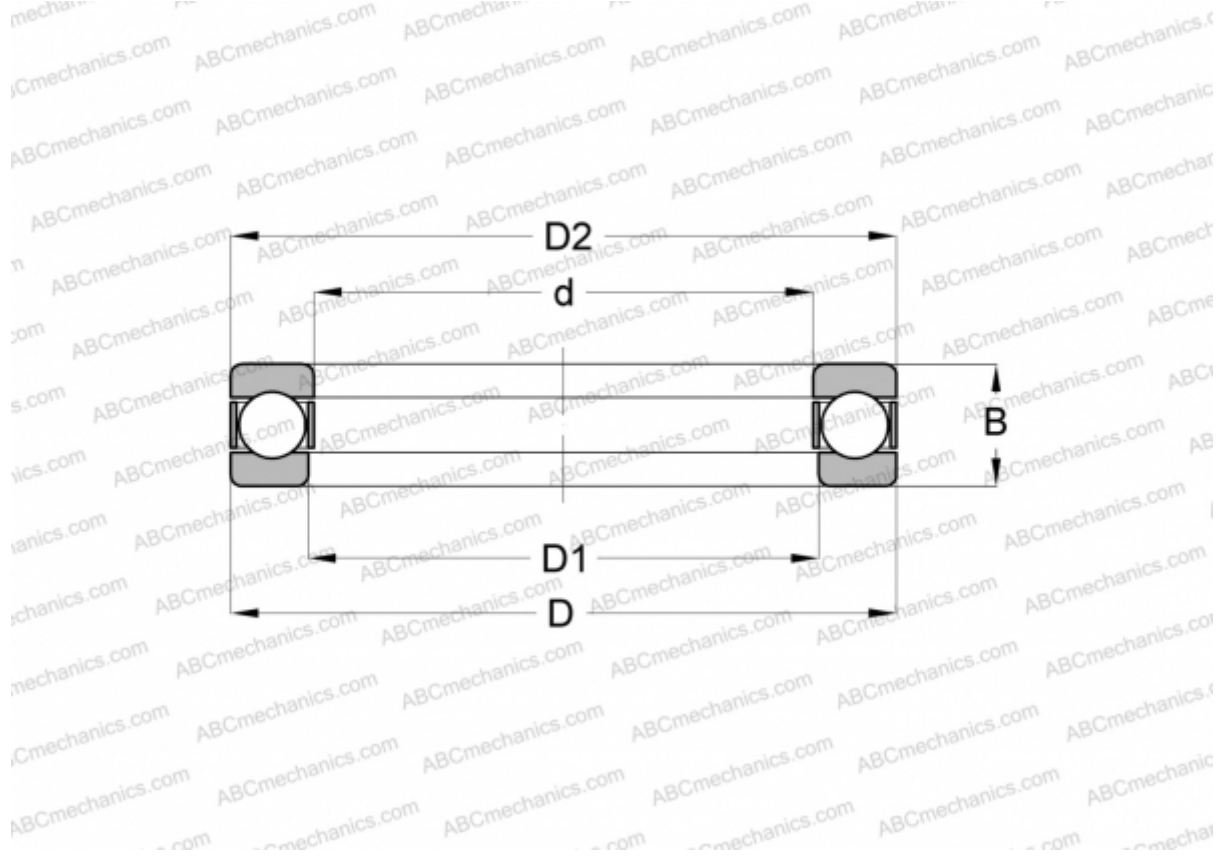

## 51468 ABC

Thrust ball bearings

TYPE: Ball bearings, Thrust ball bearing, Single direction, Separable

### Technical specification

#### DIMENSIONS, MM

d	340,000
D	620,000
D1	345,000
D2	615,000
B	220,000

**WEIGHT, KG** 310,756

**MANUFACTURER** [ABC](#)