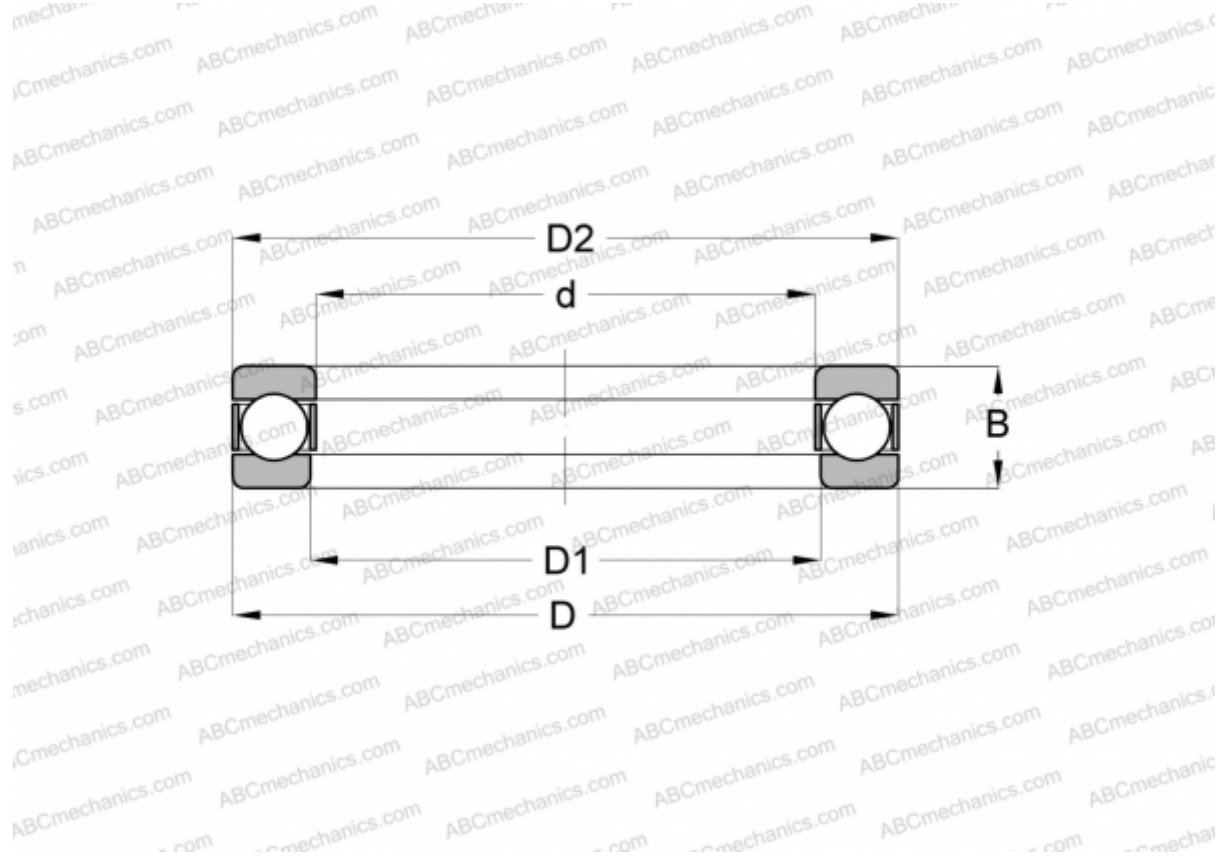

LP 360 RIV

Thrust ball bearings

TYPE: Ball bearings, Thrust ball bearing, Single direction, Separable

Technical specification

DIMENSIONS, MM

d	360,000
D	500,000
D1	365,000
D2	495,000
B	110,000

WEIGHT, KG 69,853