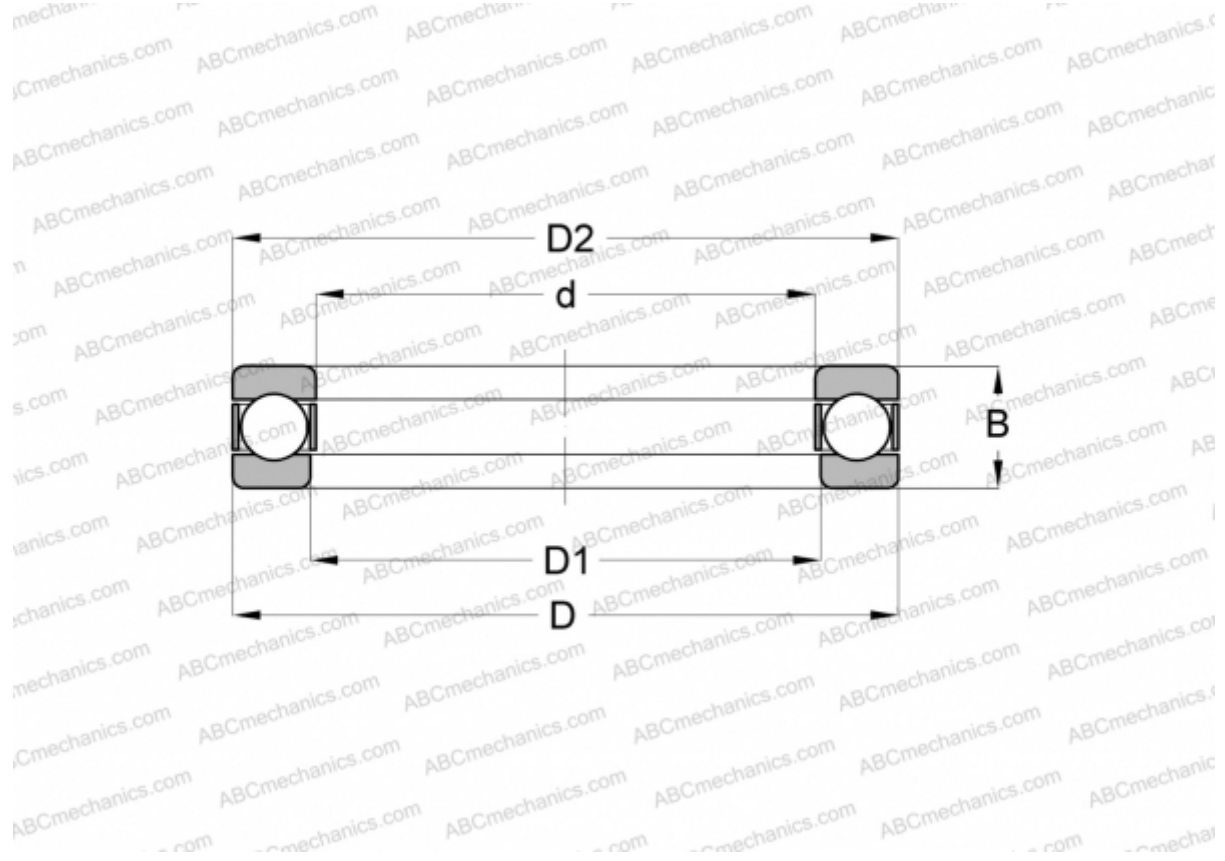

51276 ABC

Thrust ball bearings

TYPE: Ball bearings, Thrust ball bearing, Single direction, Separable

Technical specification

DIMENSIONS, MM

d	380,000
D	520,000
D1	385,000
D2	515,000
B	112,000

WEIGHT, KG 73,482