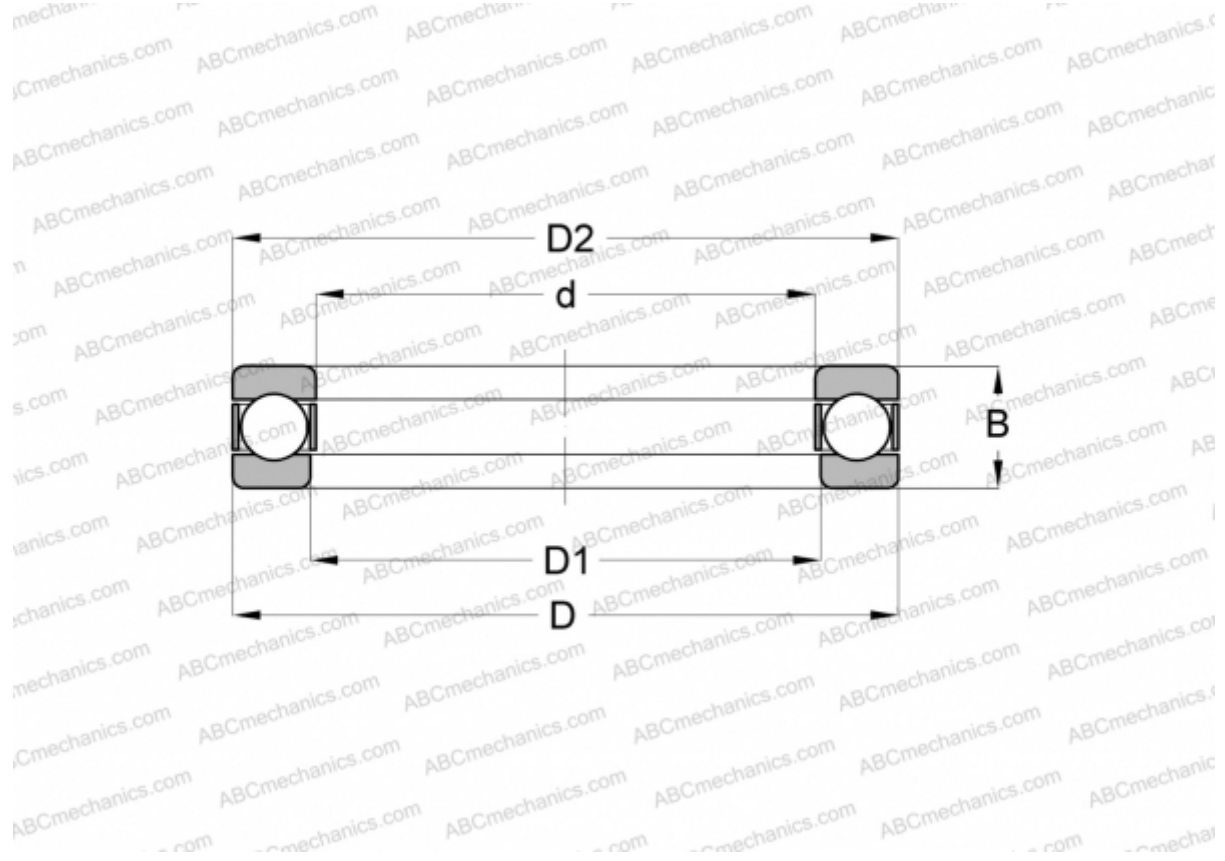

51276 SNR

Thrust ball bearings

TYPE: Ball bearings, Thrust ball bearing, Single direction, Separable

Technical specification

DIMENSIONS, MM

d	380,000
D	520,000
D1	385,000
D2	515,000
B	112,000

WEIGHT, KG 73,482