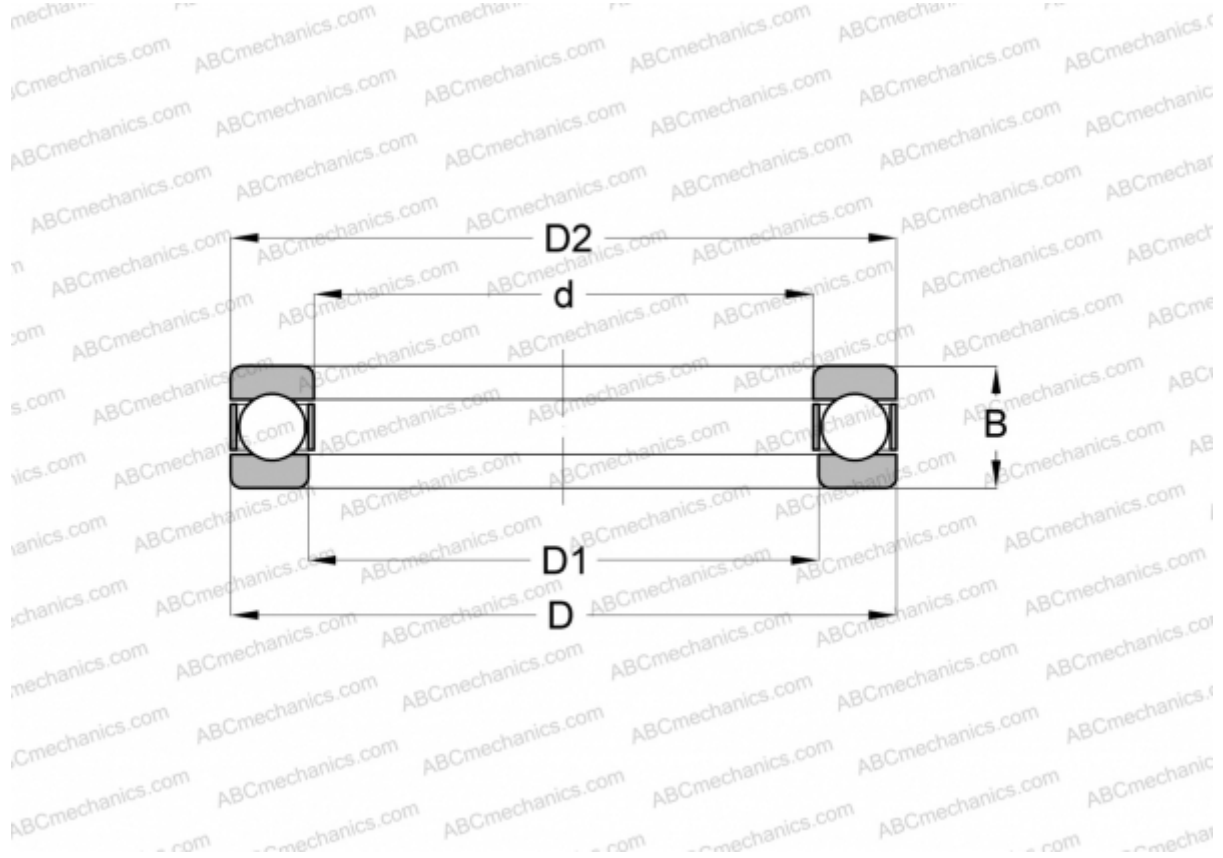

51480 STEYR

Thrust ball bearings

TYPE: Ball bearings, Thrust ball bearing, Single direction, Separable

Technical specification

DIMENSIONS, MM

d	400,000
D	710,000
D1	405,000
D2	705,000
B	243,000

WEIGHT, KG 438,079