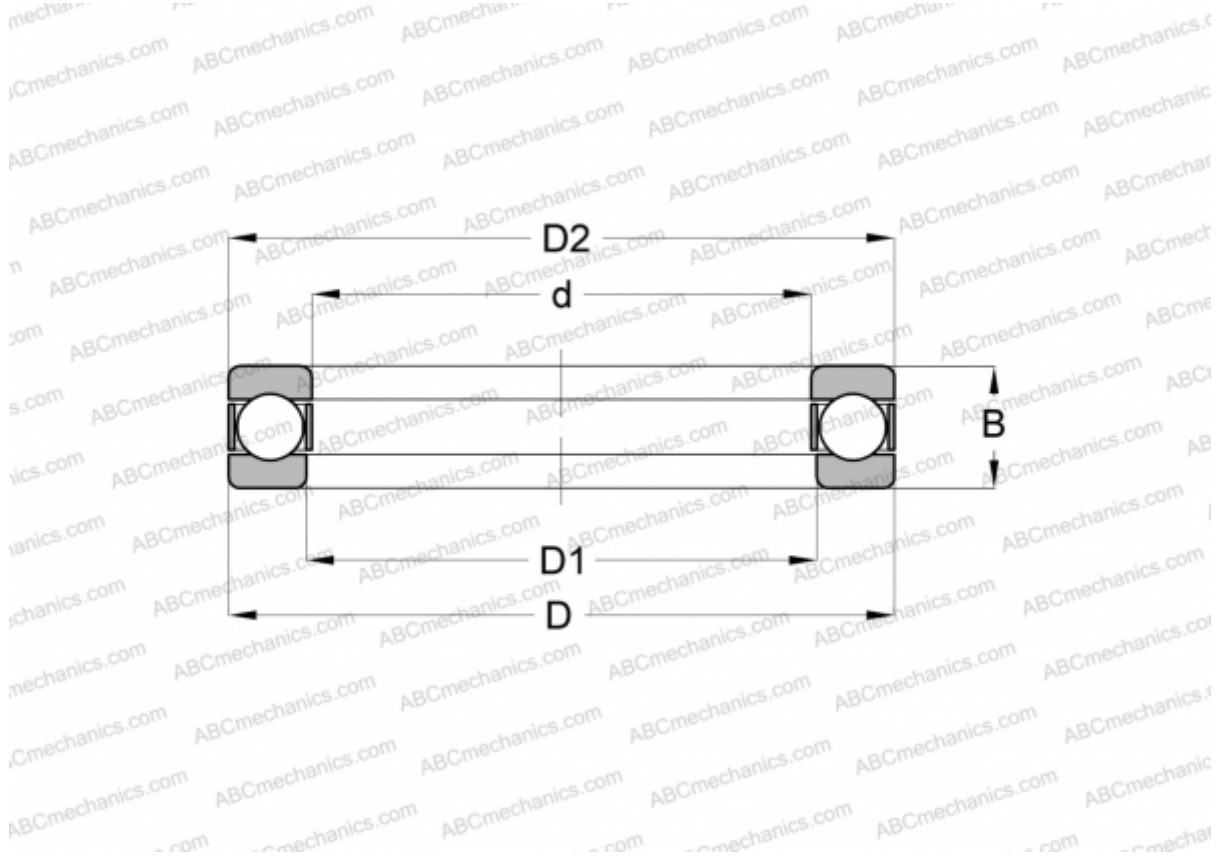

51184 ABC

Thrust ball bearings

TYPE: Ball bearings, Thrust ball bearing, Single direction, Separable

Technical specification

DIMENSIONS, MM

d	420,000
D	500,000
D1	424,000
D2	495,000
B	65,000

WEIGHT, KG 25,265