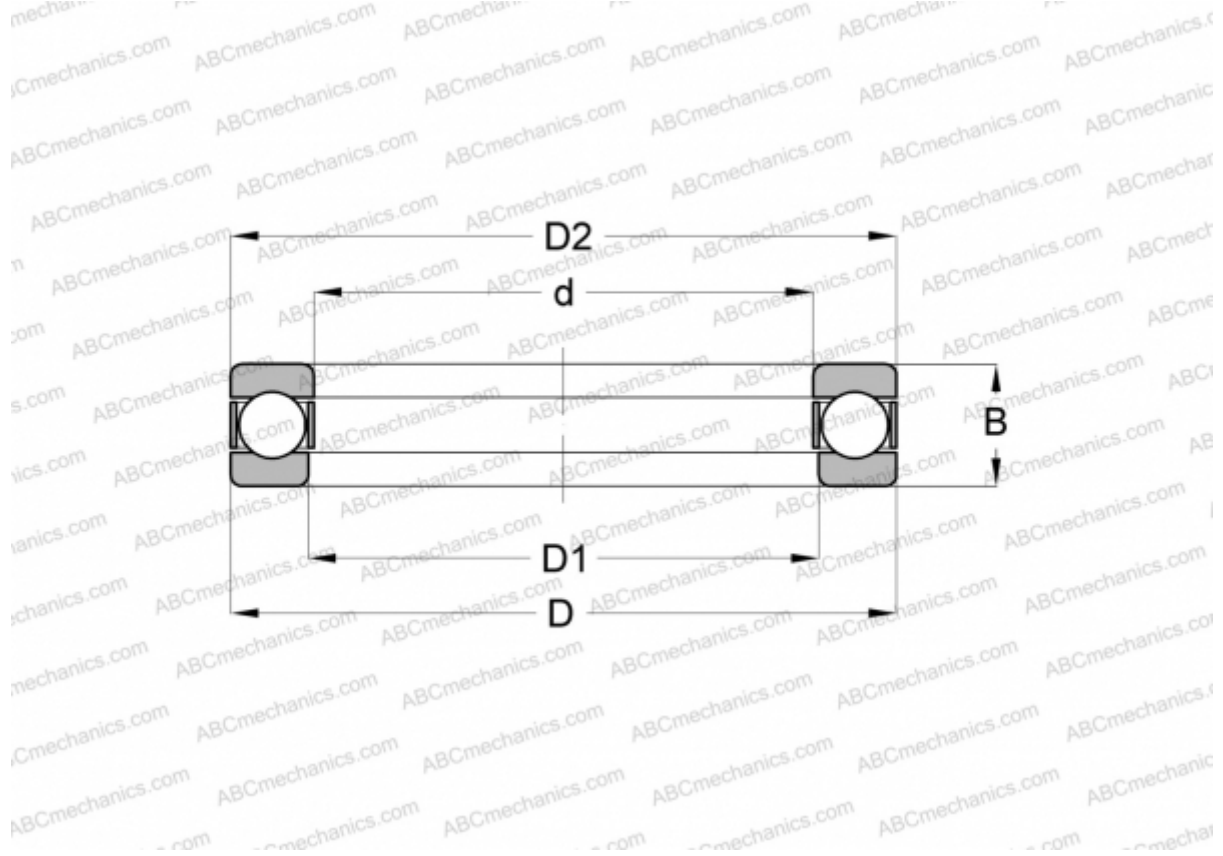

51484 ABC

Thrust ball bearings

TYPE: Ball bearings, Thrust ball bearing, Single direction, Separable

Technical specification

DIMENSIONS, MM

d	420,000
D	730,000
D1	425,000
D2	725,000
B	243,000

WEIGHT, KG 454,091