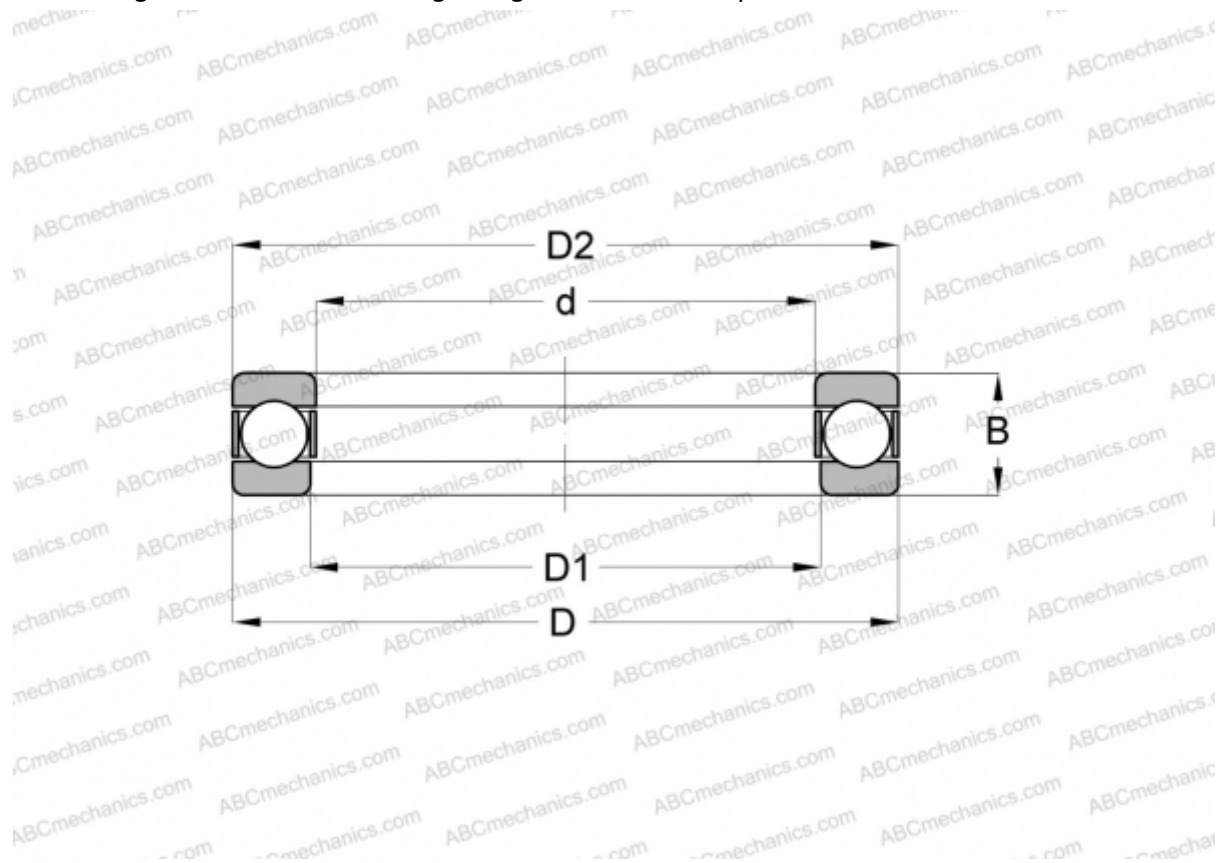

51296 FAG

Thrust ball bearings

TYPE: Ball bearings, Thrust ball bearing, Single direction, Separable

Technical specification

DIMENSIONS, MM

| | |
|----|---------|
| d | 480,000 |
| D | 650,000 |
| D1 | 485,000 |
| D2 | 645,000 |
| B | 135,000 |