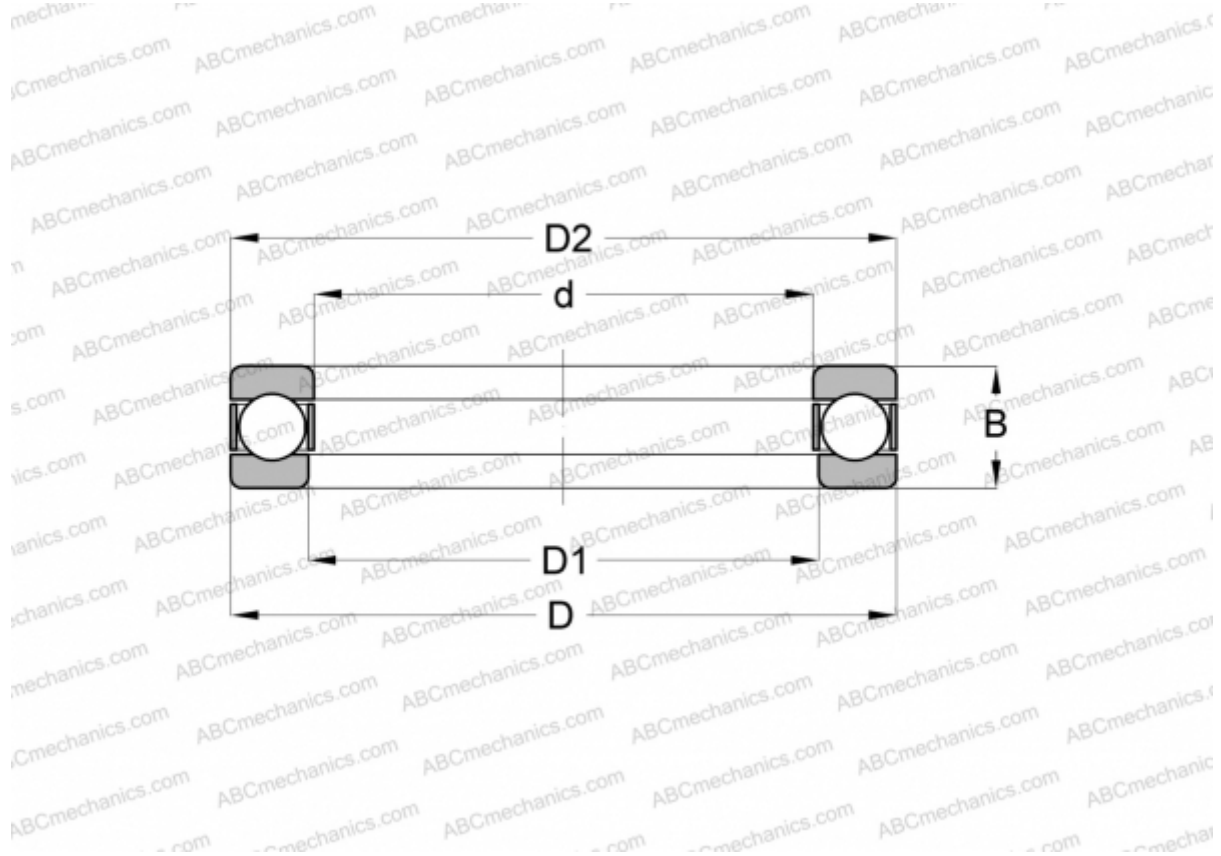

## 513/500 FAG

Thrust ball bearings

TYPE: Ball bearings, Thrust ball bearing, Single direction, Separable

### Technical specification

#### DIMENSIONS, MM

d	500,000
D	750,000
D1	505,000
D2	745,000
B	195,000

**WEIGHT, KG** 322,776

**MANUFACTURER** [FAG](#)