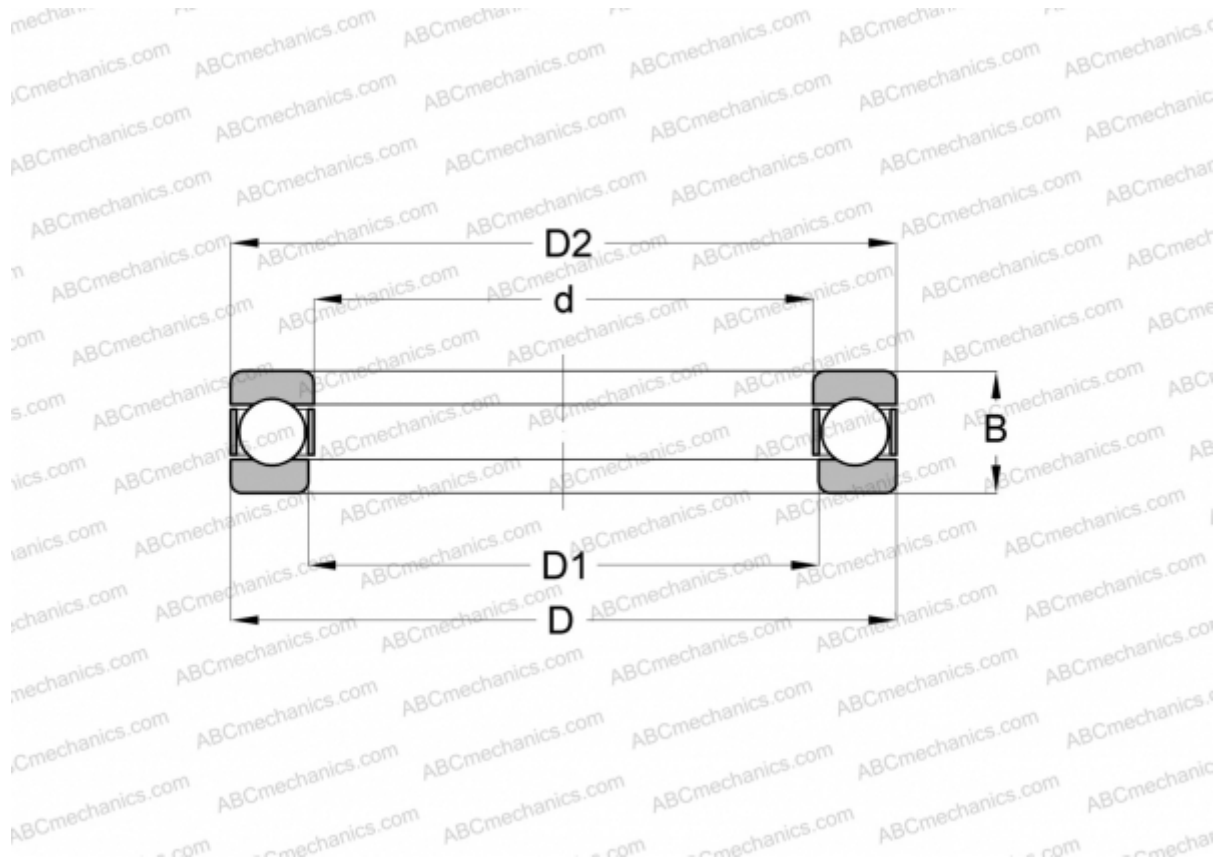

## 513/530 ABC

Thrust ball bearings

TYPE: Ball bearings, Thrust ball bearing, Single direction, Separable

### Technical specification

#### DIMENSIONS, MM

d	530,000
D	800,000
D1	535,000
D2	795,000
B	212,000

**WEIGHT, KG** 411,862

**MANUFACTURER** [ABC](#)