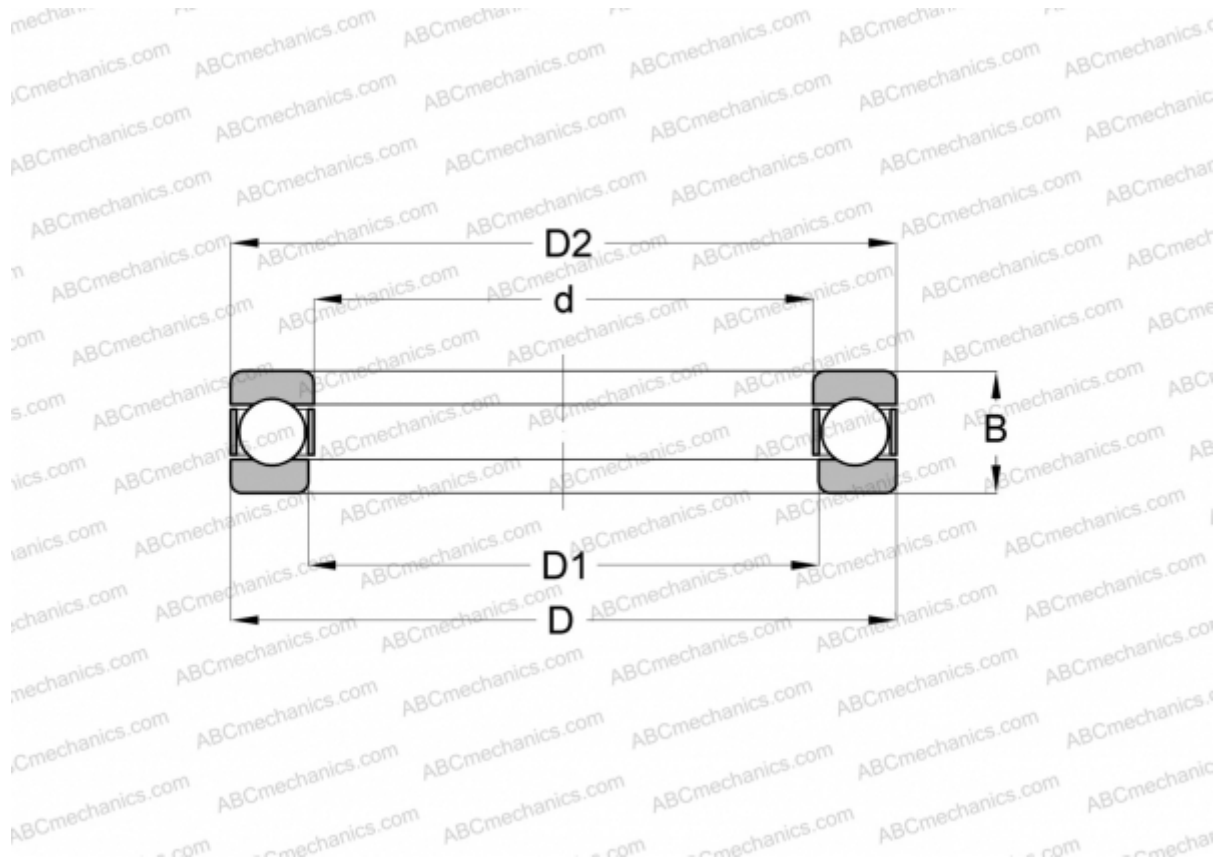

514/530 ABC

Thrust ball bearings

TYPE: Ball bearings, Thrust ball bearing, Single direction, Separable

Technical specification

DIMENSIONS, MM

d	530,000
D	920,000
D1	535,000
D2	915,000
B	308,000

WEIGHT, KG 943,925