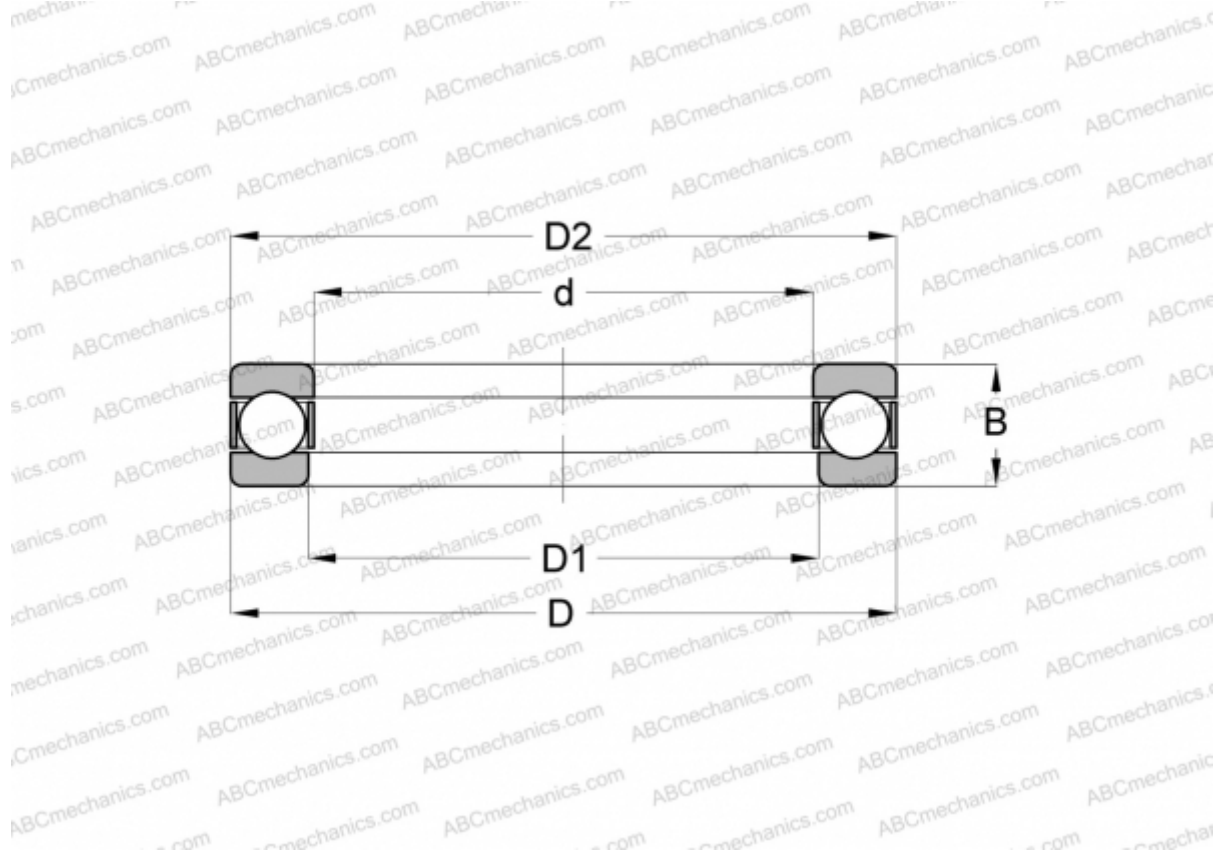

513/560 ABC

Thrust ball bearings

TYPE: Ball bearings, Thrust ball bearing, Single direction, Separable

Technical specification

DIMENSIONS, MM

d	560,000
D	850,000
D1	565,000
D2	845,000
B	224,000

WEIGHT, KG 493,962