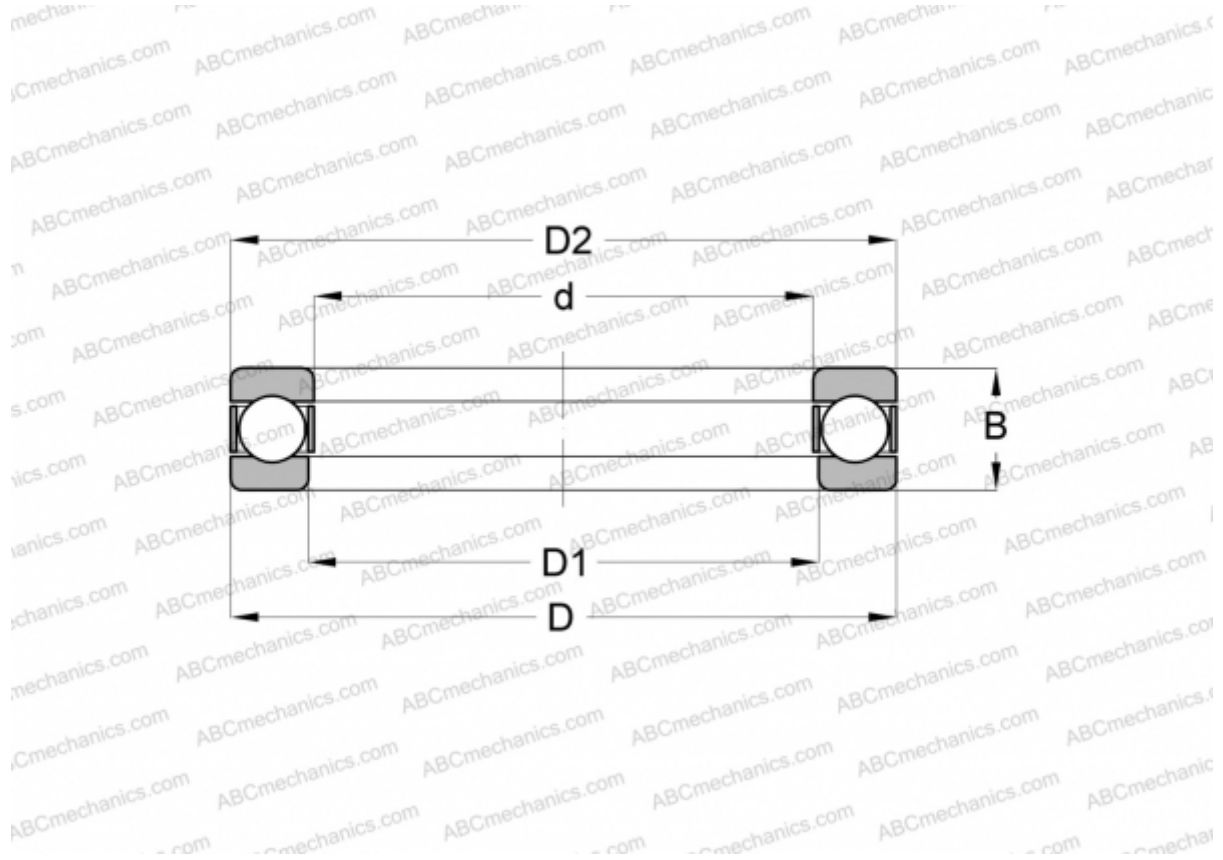

514/560 ABC

Thrust ball bearings

TYPE: Ball bearings, Thrust ball bearing, Single direction, Separable

Technical specification

DIMENSIONS, MM

d	560,000
D	980,000
D1	565,000
D2	975,000
B	335,000

WEIGHT, KG 1180,250