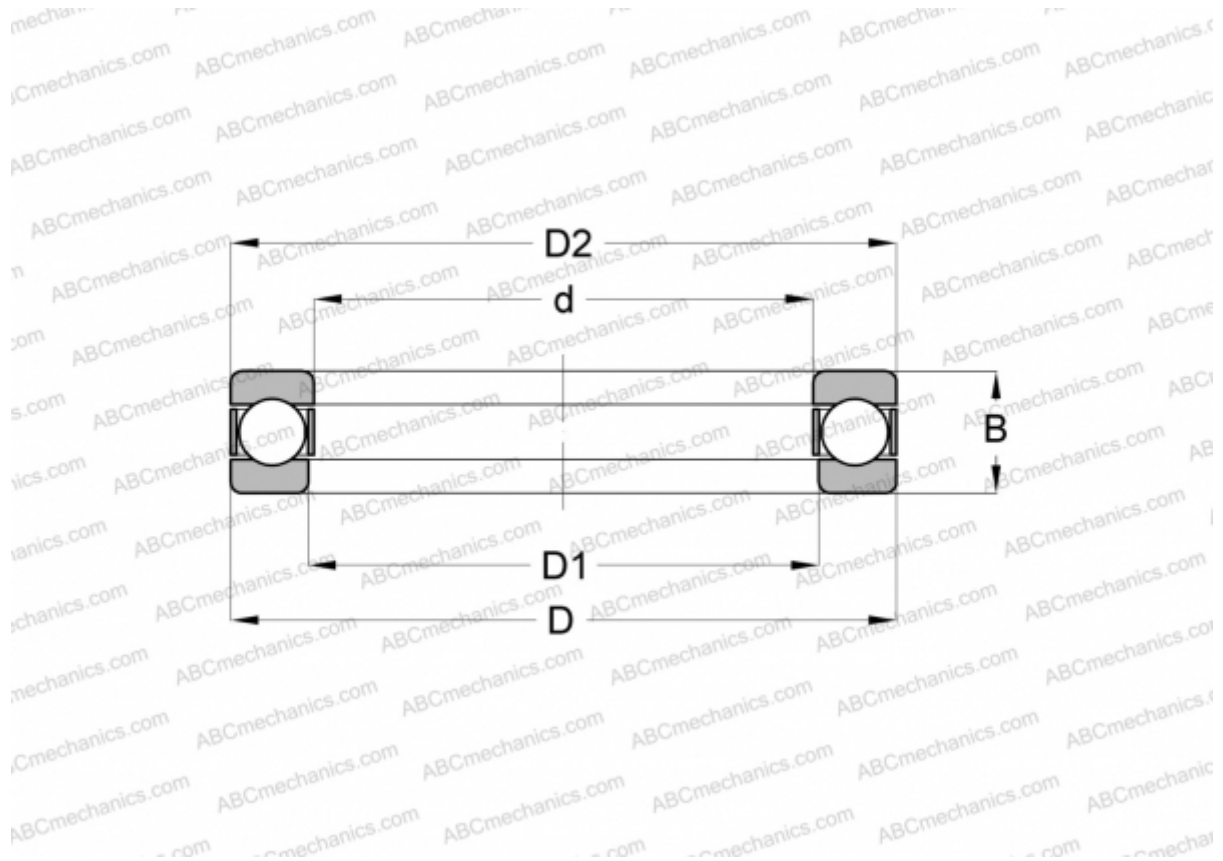

511/600 ABC

Thrust ball bearings

TYPE: Ball bearings, Thrust ball bearing, Single direction, Separable

Technical specification

DIMENSIONS, MM

d	600,000
D	710,000
D1	605,000
D2	705,000
B	85,000

WEIGHT, KG 63,049