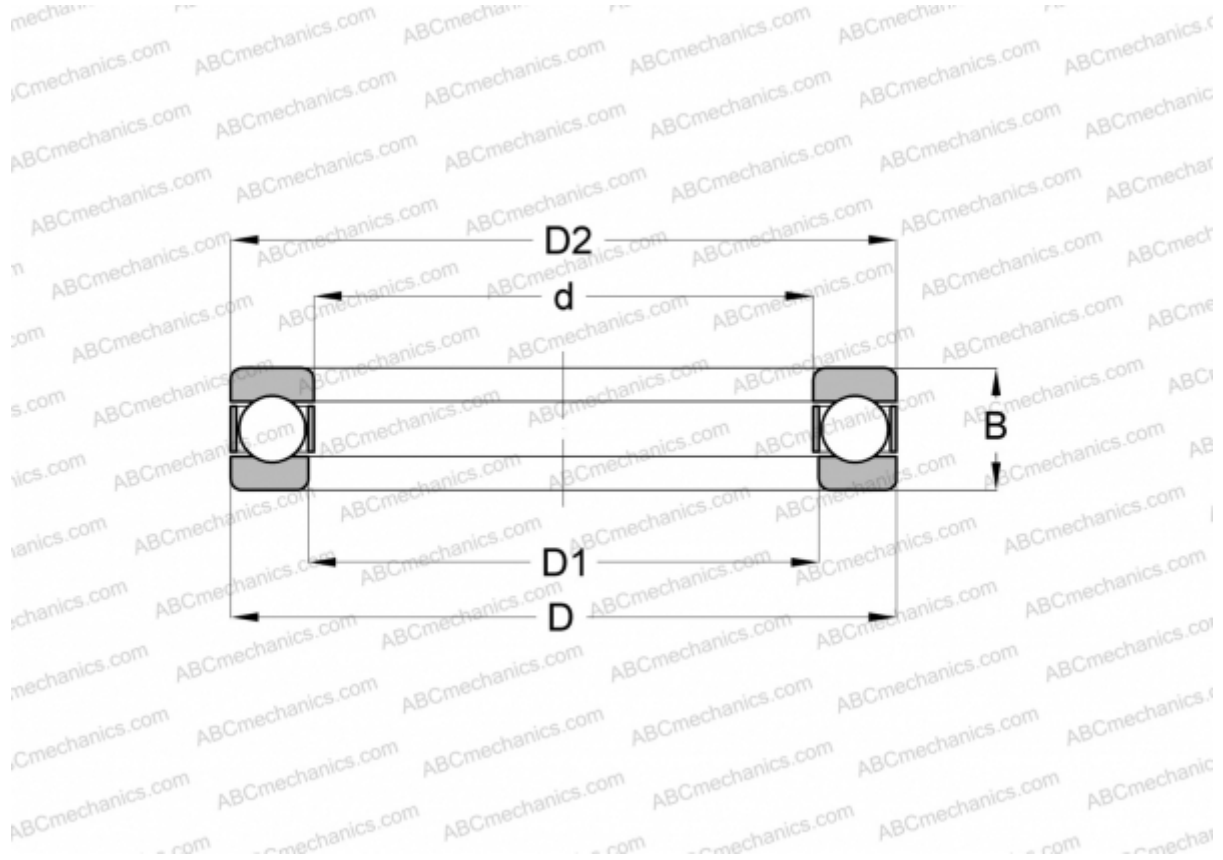

512/600 ABC

Thrust ball bearings

TYPE: Ball bearings, Thrust ball bearing, Single direction, Separable

Technical specification

DIMENSIONS, MM

d	600,000
D	800,000
D1	605,000
D2	795,000
B	160,000

WEIGHT, KG 239,950