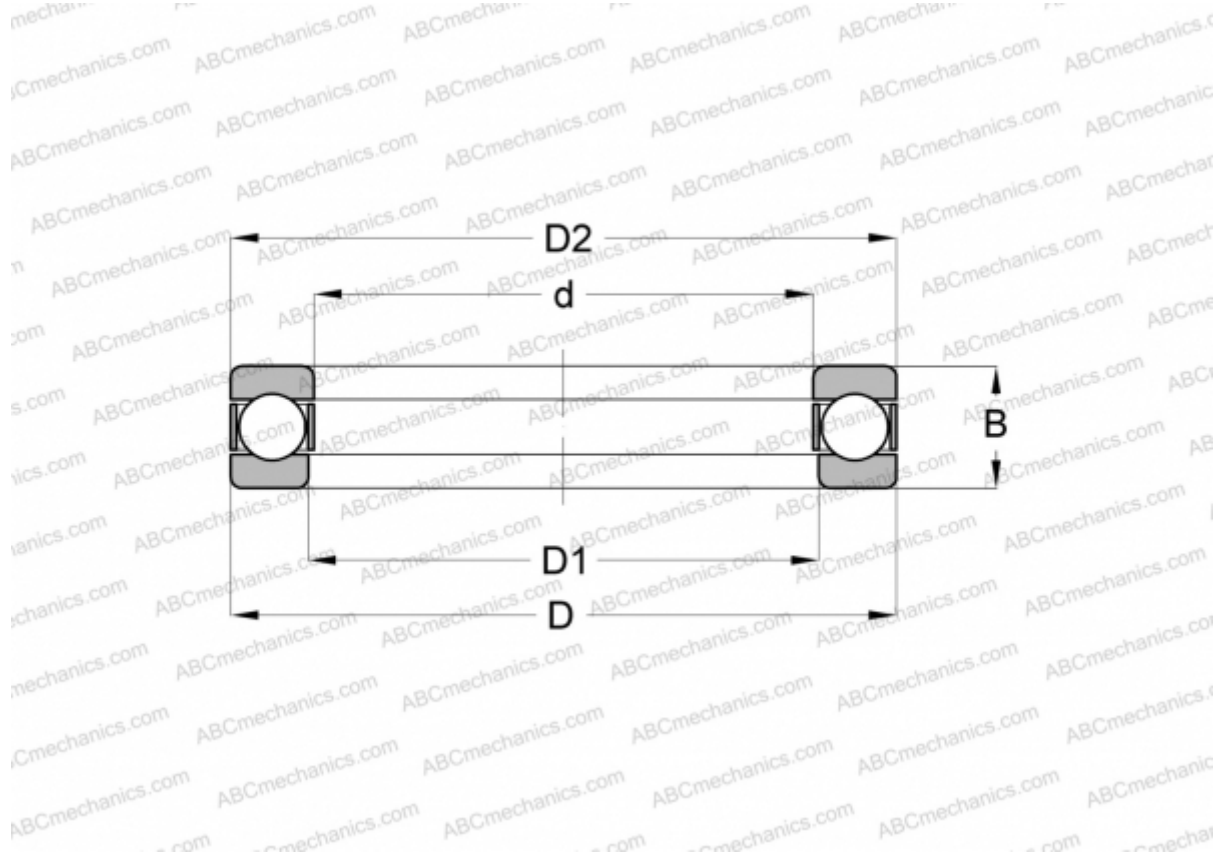

## 511/630 ABC

Thrust ball bearings

TYPE: Ball bearings, Thrust ball bearing, Single direction, Separable

### Technical specification

#### DIMENSIONS, MM

d	630,000
D	750,000
D1	635,000
D2	745,000
B	95,000

**WEIGHT, KG** 80,966

**MANUFACTURER** [ABC](#)