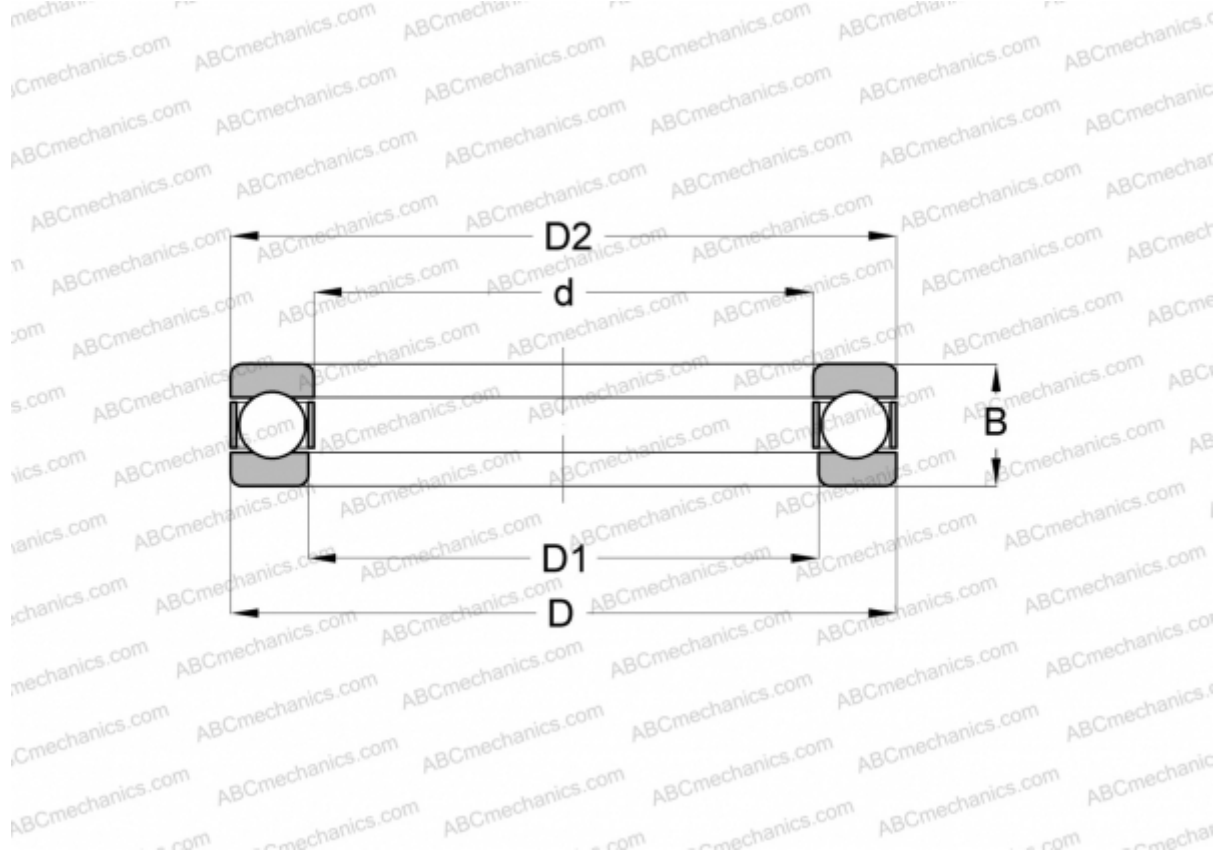

## 512/630 ABC

Thrust ball bearings

TYPE: Ball bearings, Thrust ball bearing, Single direction, Separable

### Technical specification

#### DIMENSIONS, MM

d	630,000
D	850,000
D1	635,000
D2	845,000
B	175,000

**WEIGHT, KG** 304,814

**MANUFACTURER** [ABC](#)