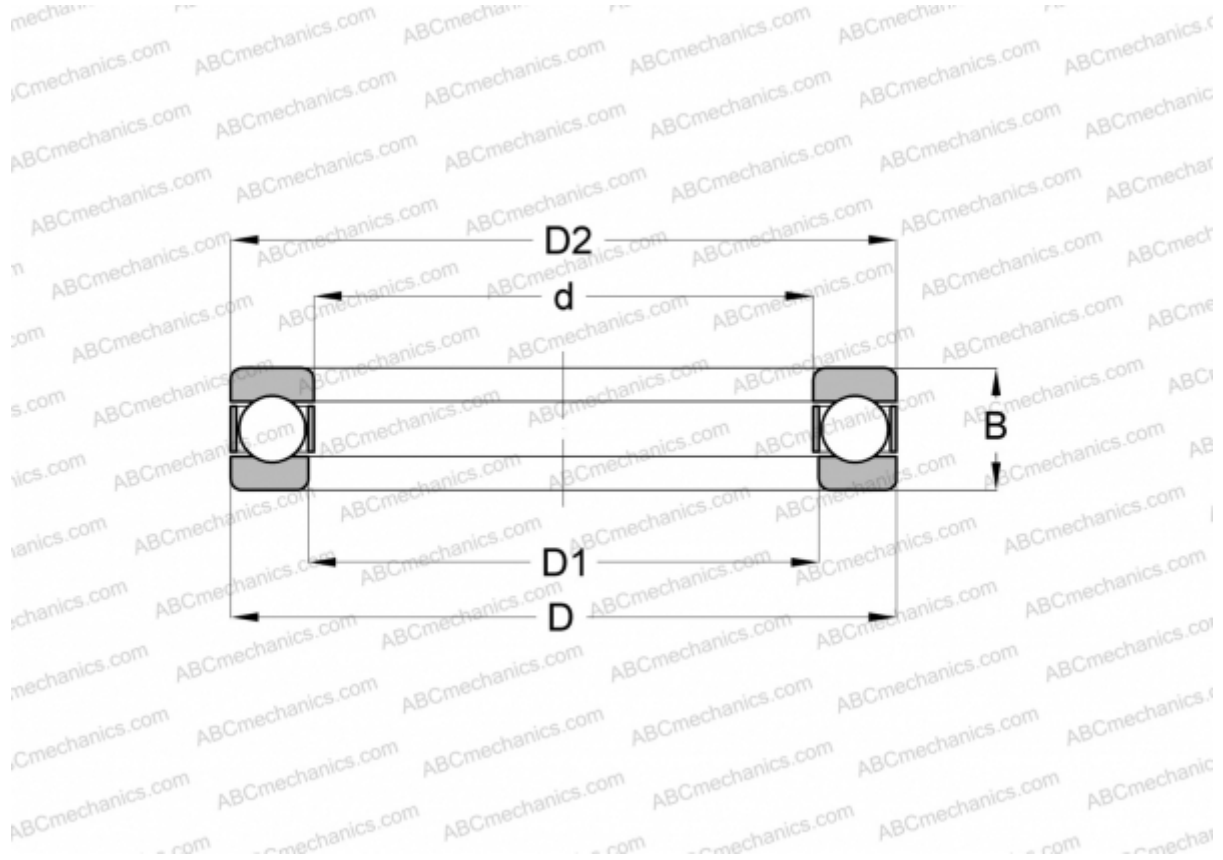

## 514/630 ABC

Thrust ball bearings

TYPE: Ball bearings, Thrust ball bearing, Single direction, Separable

### Technical specification

#### DIMENSIONS, MM

d	630,000
D	1090,000
D1	635,000
D2	1085,000
B	365,000

**WEIGHT, KG** 1569,880

**MANUFACTURER** [ABC](#)