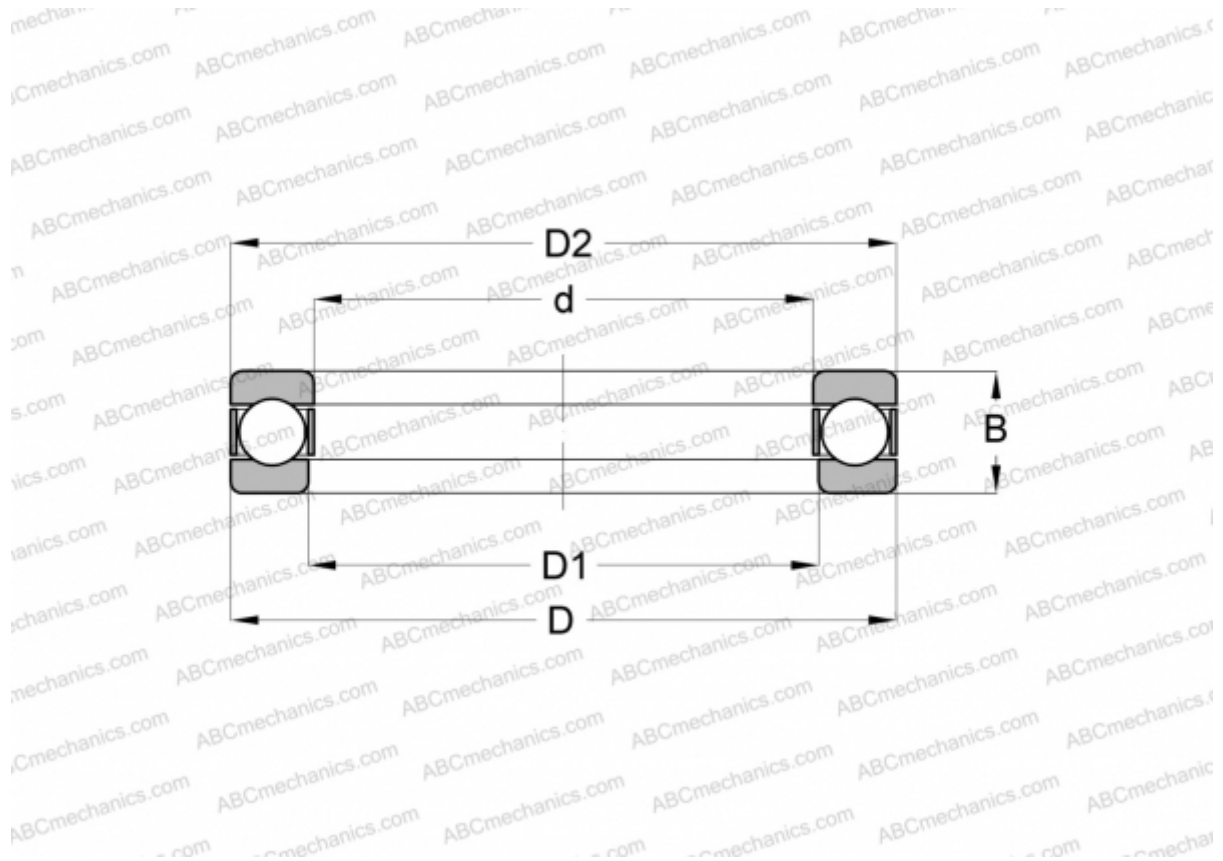

511/670 ABC

Thrust ball bearings

TYPE: Ball bearings, Thrust ball bearing, Single direction, Separable

Technical specification

DIMENSIONS, MM

d	670,000
D	800,000
D1	675,000
D2	795,000
B	105,000

WEIGHT, KG 103,873