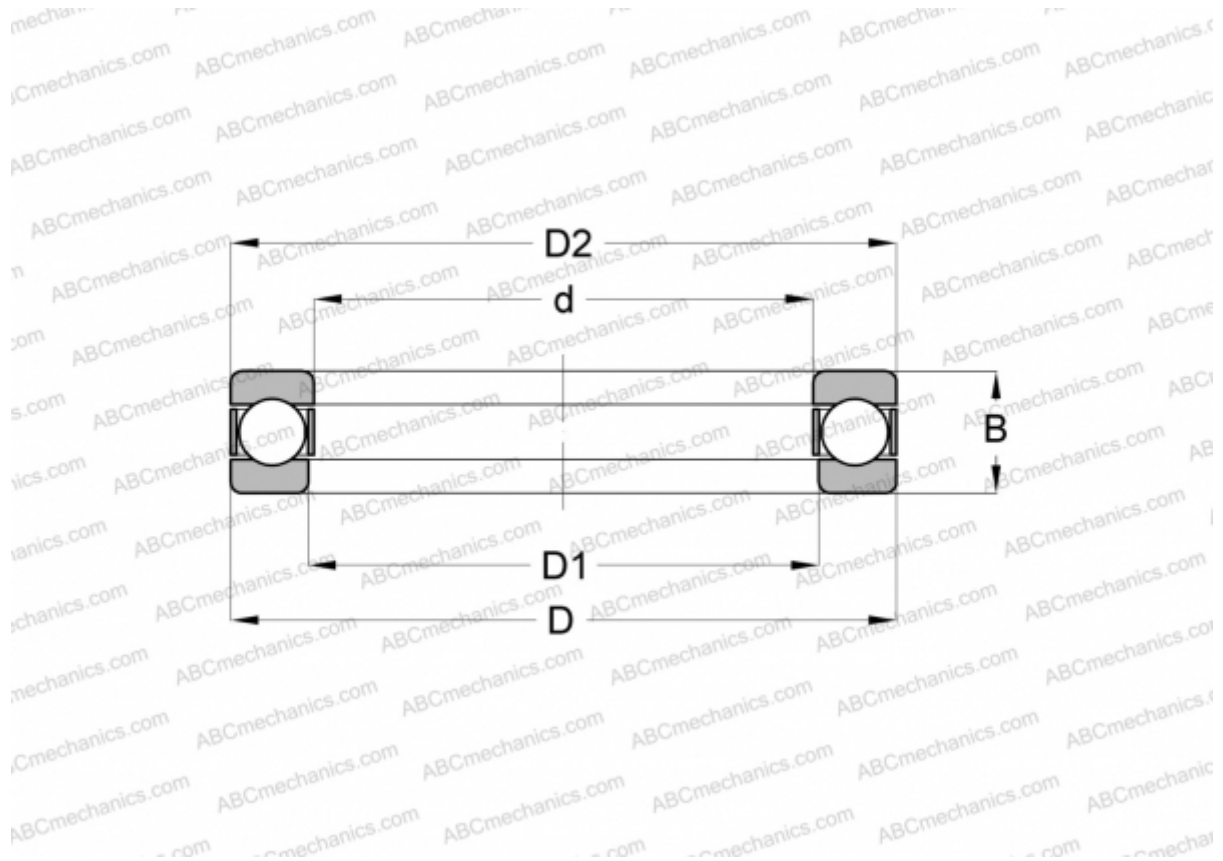

514/670 ABC

Thrust ball bearings

TYPE: Ball bearings, Thrust ball bearing, Single direction, Separable

Technical specification

DIMENSIONS, MM

d	670,000
D	1150,000
D1	675,000
D2	1145,000
B	375,000

WEIGHT, KG 1759,940