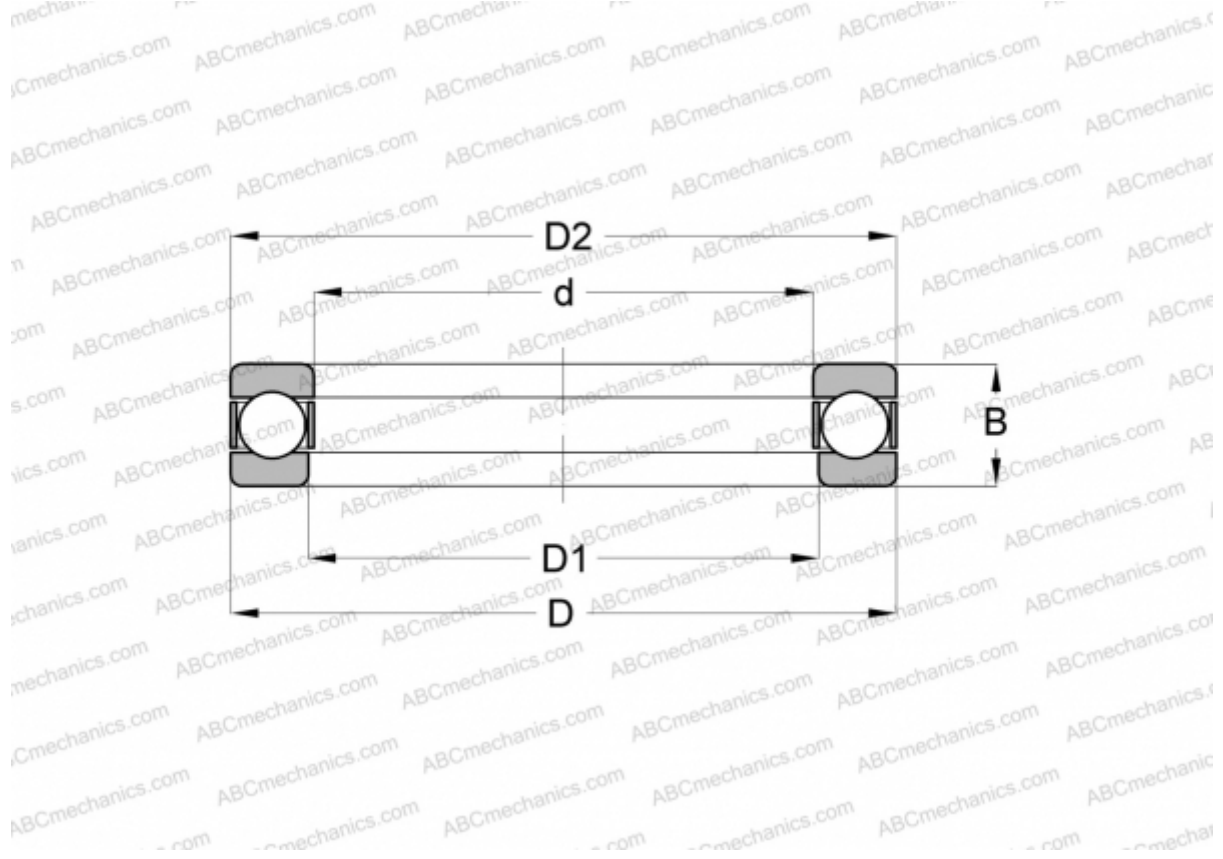

513/710 ABC

Thrust ball bearings

TYPE: Ball bearings, Thrust ball bearing, Single direction, Separable

Technical specification

DIMENSIONS, MM

d	710,000
D	1060,000
D1	715,000
D2	1055,000
B	272,000

WEIGHT, KG 908,091