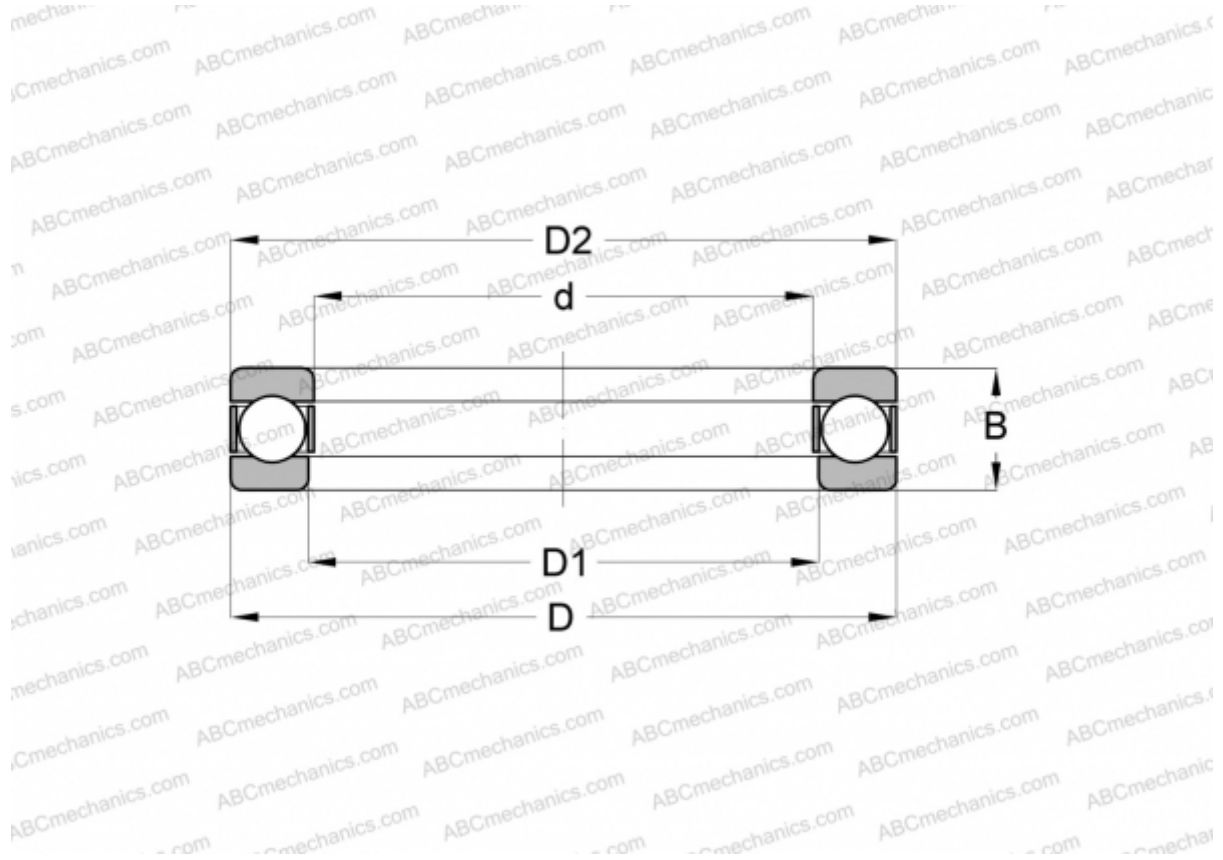

514/710 ABC

Thrust ball bearings

TYPE: Ball bearings, Thrust ball bearing, Single direction, Separable

Technical specification

DIMENSIONS, MM

d	710,000
D	1220,000
D1	715,000
D2	1215,000
B	400,000

WEIGHT, KG 2129,610