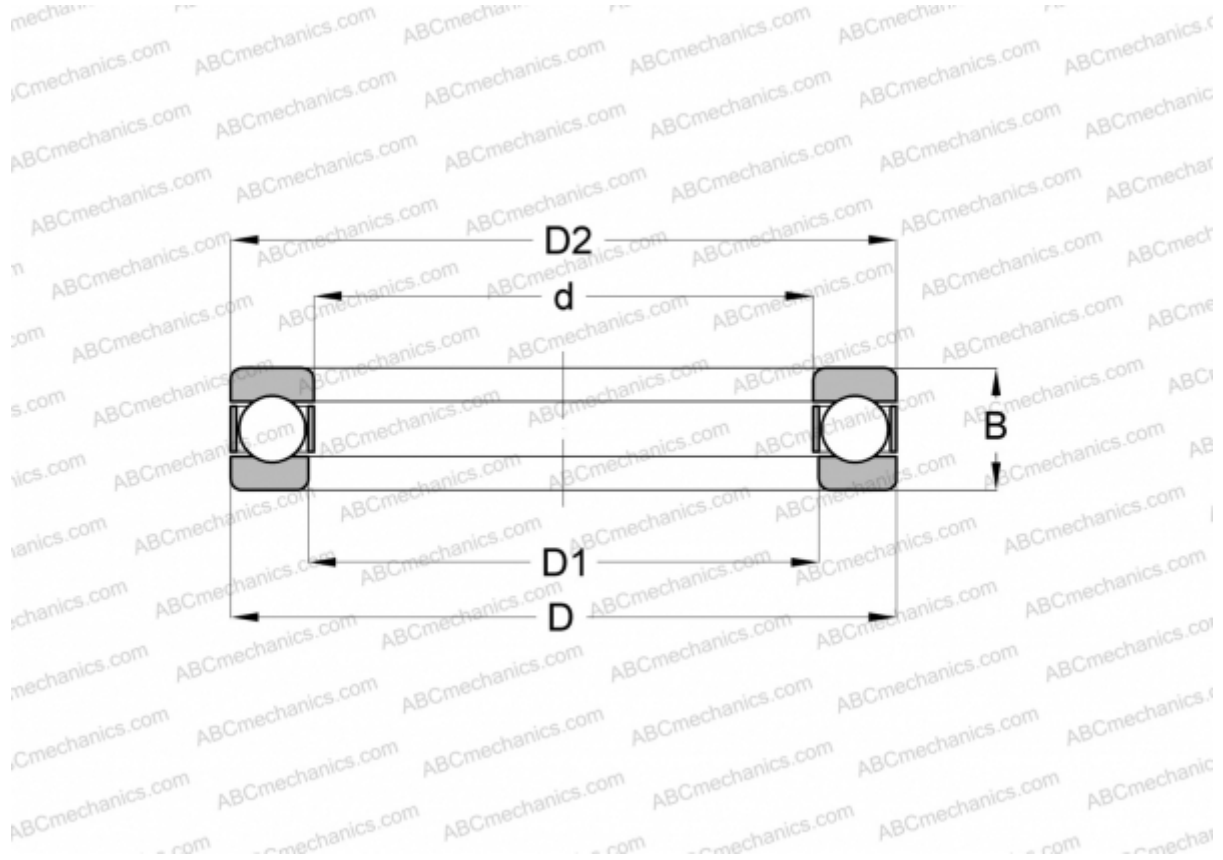

511/800 ABC

Thrust ball bearings

TYPE: Ball bearings, Thrust ball bearing, Single direction, Separable

Technical specification

DIMENSIONS, MM

d	800,000
D	950,000
D1	805,000
D2	945,000
B	120,000

WEIGHT, KG 166,922