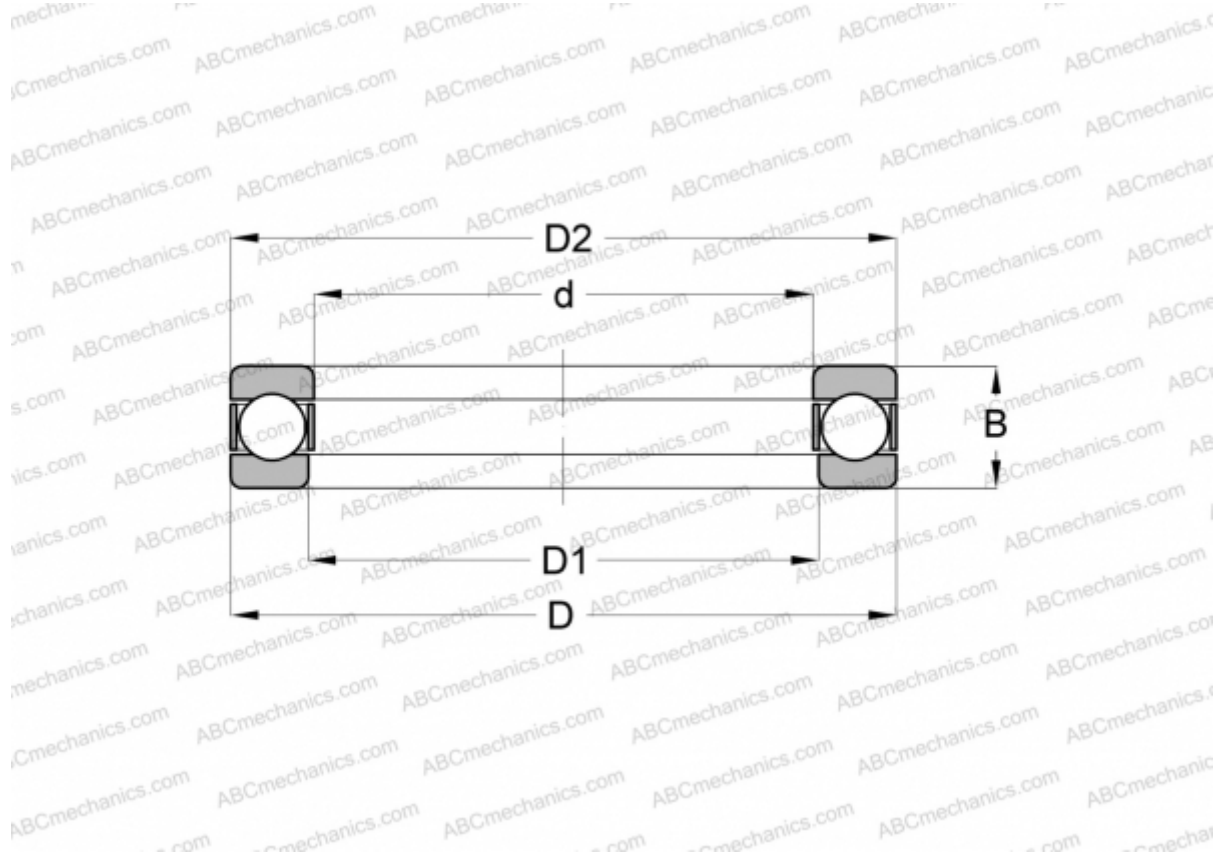

512/800 ABC

Thrust ball bearings

TYPE: Ball bearings, Thrust ball bearing, Single direction, Separable

Technical specification

DIMENSIONS, MM

d	800,000
D	1060,000
D1	805,000
D2	1055,000
B	205,000

WEIGHT, KG 532,063