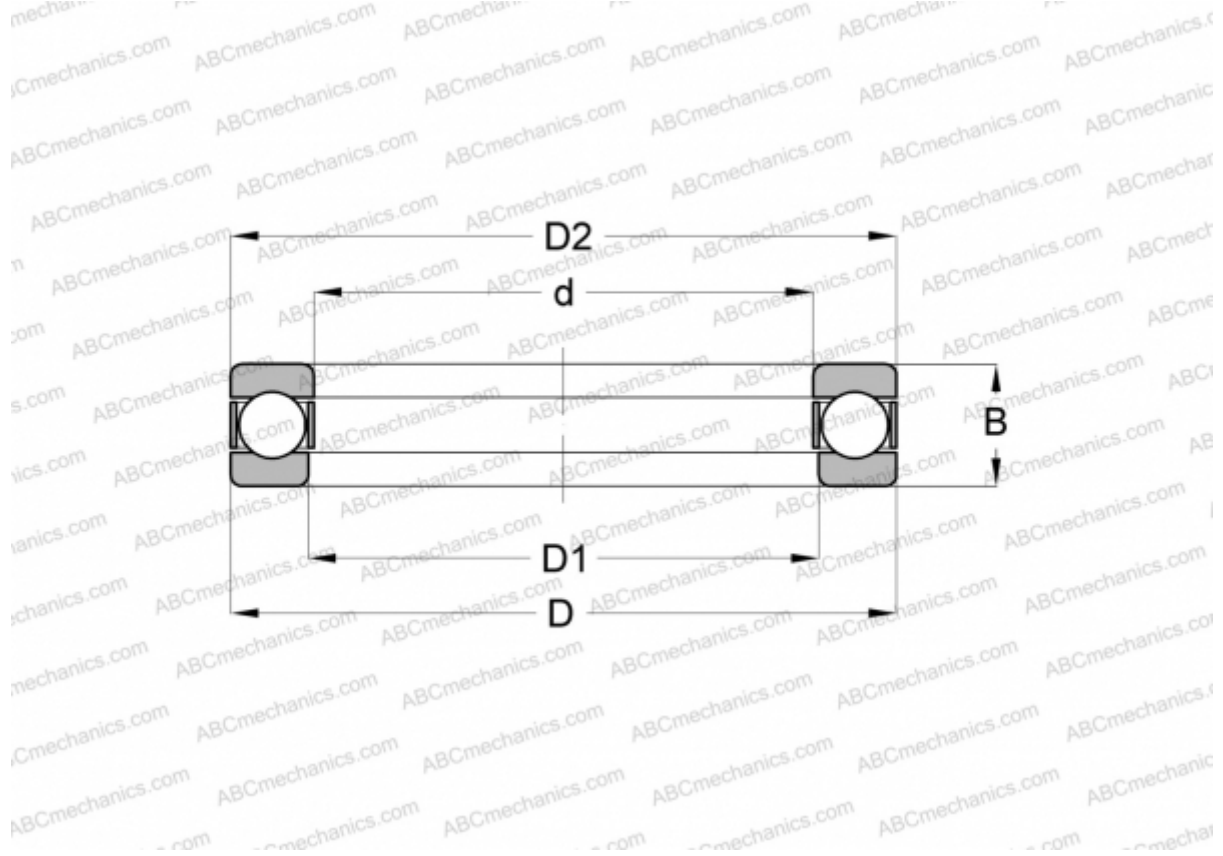

## 511/850 ABC

Thrust ball bearings

TYPE: Ball bearings, Thrust ball bearing, Single direction, Separable

### Technical specification

#### DIMENSIONS, MM

d	850,000
D	1000,000
D1	855,000
D2	995,000
B	120,000

**WEIGHT, KG** 175,994

**MANUFACTURER** [ABC](#)