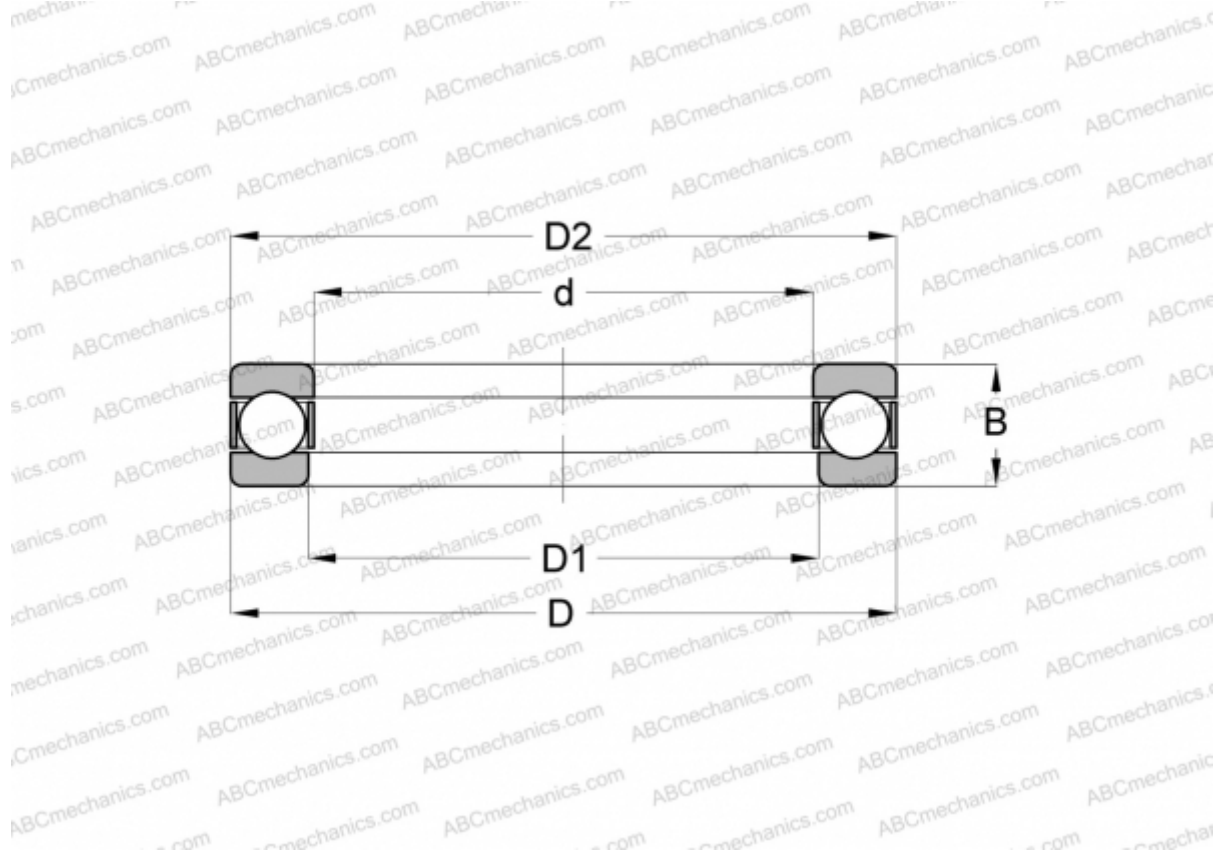

## 512/850 ABC

Thrust ball bearings

TYPE: Ball bearings, Thrust ball bearing, Single direction, Separable

### Technical specification

#### DIMENSIONS, MM

d	850,000
D	1120,000
D1	855,000
D2	1115,000
B	212,000

**WEIGHT, KG** 607,813

**MANUFACTURER** [ABC](#)