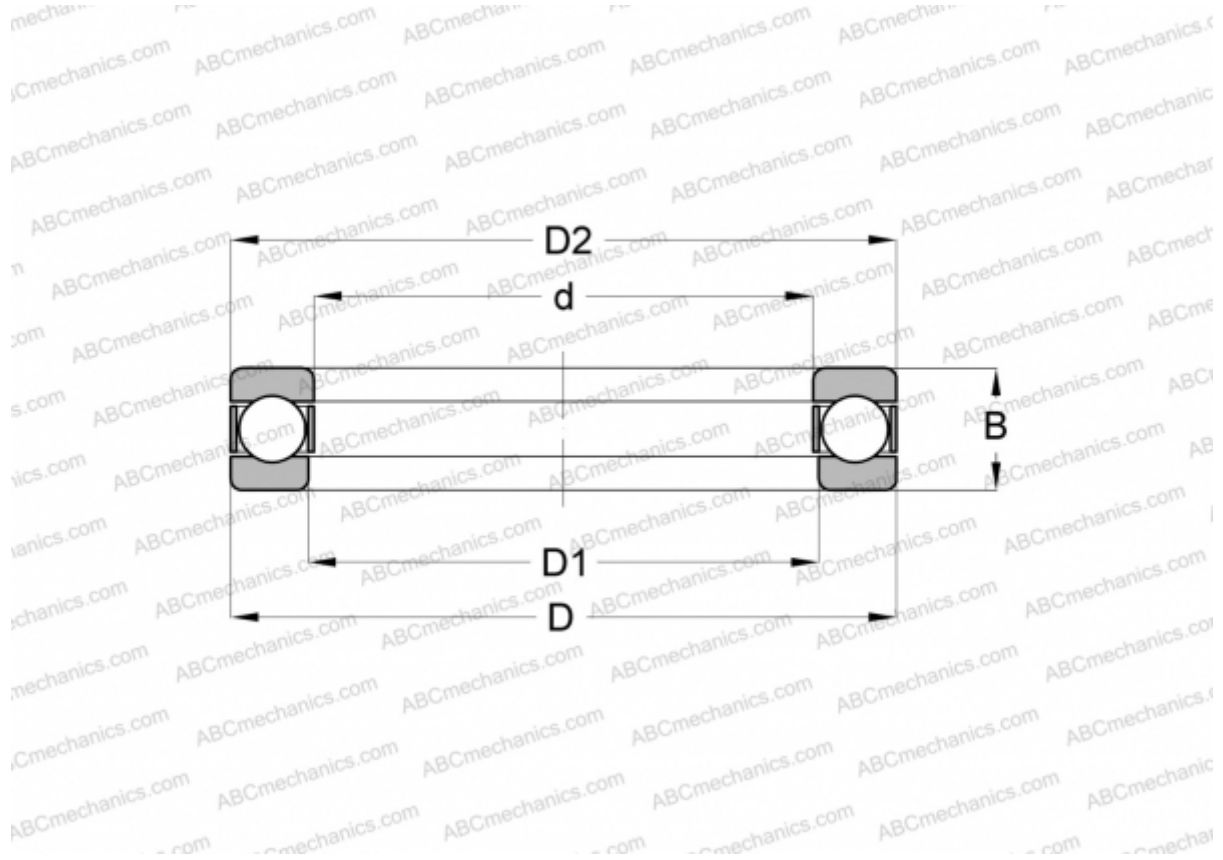

514/850 ABC

Thrust ball bearings

TYPE: Ball bearings, Thrust ball bearing, Single direction, Separable

Technical specification

DIMENSIONS, MM

d	850,000
D	1450,000
D1	855,000
D2	1445,000
B	475,000

WEIGHT, KG 3579,750