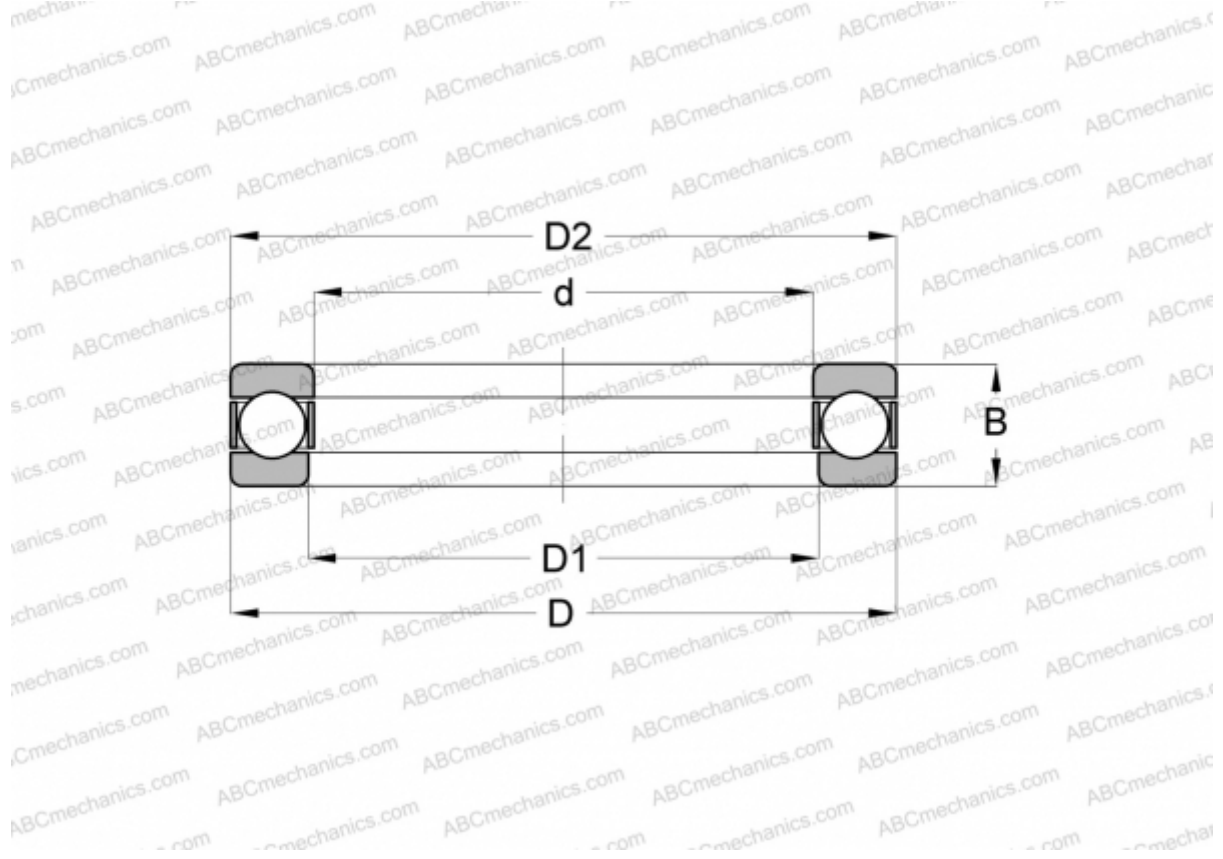

512/950 ABC

Thrust ball bearings

TYPE: Ball bearings, Thrust ball bearing, Single direction, Separable

Technical specification

DIMENSIONS, MM

d	950,000
D	1250,000
D1	955,000
D2	1245,000
B	236,000

WEIGHT, KG 837,784