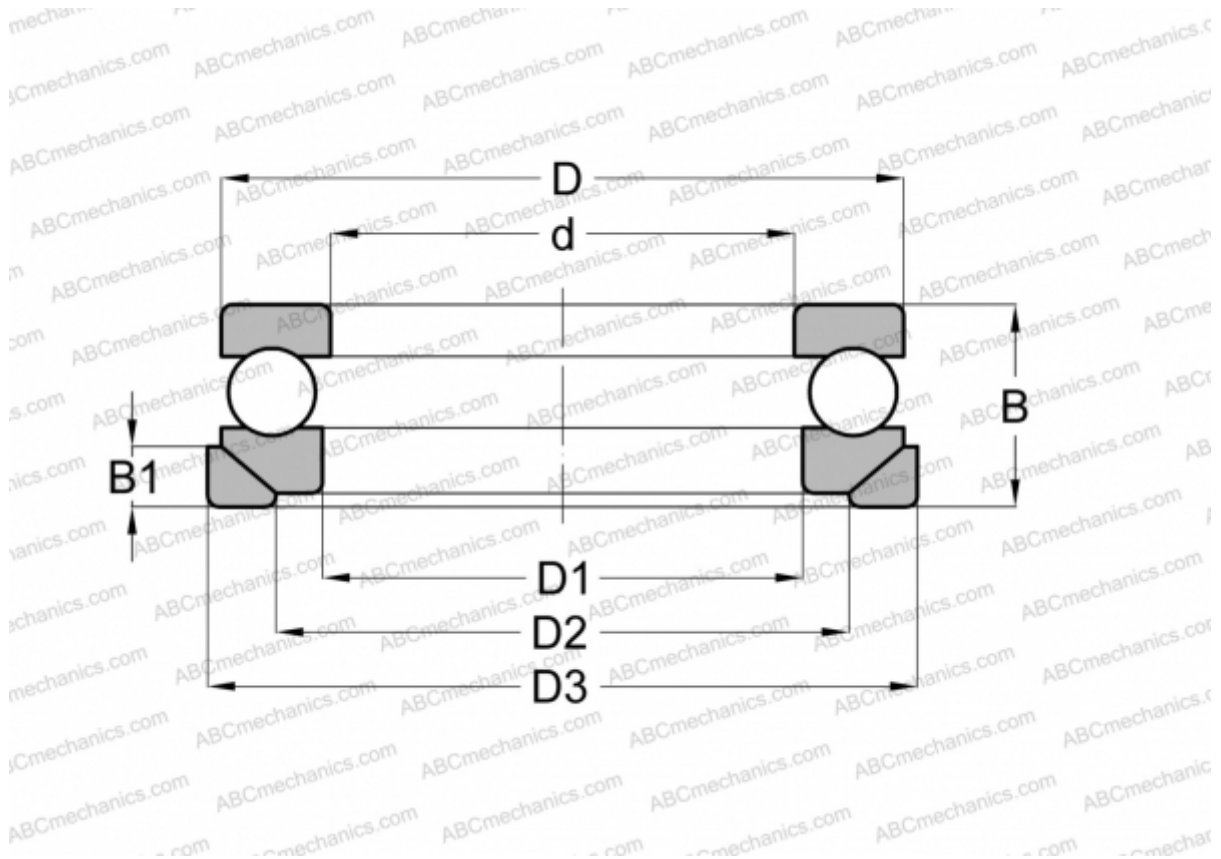

LR 12 RIV

Thrust ball bearings

TYPE: Ball bearings, Thrust ball bearing, Single direction, With spherical housing locating washer and seating washer, separable

Technical specification

DIMENSIONS, MM

d	12,000
D	28,000
D1	14,000
D2	20,000
D3	30,000
B	13,000
B1	3,500