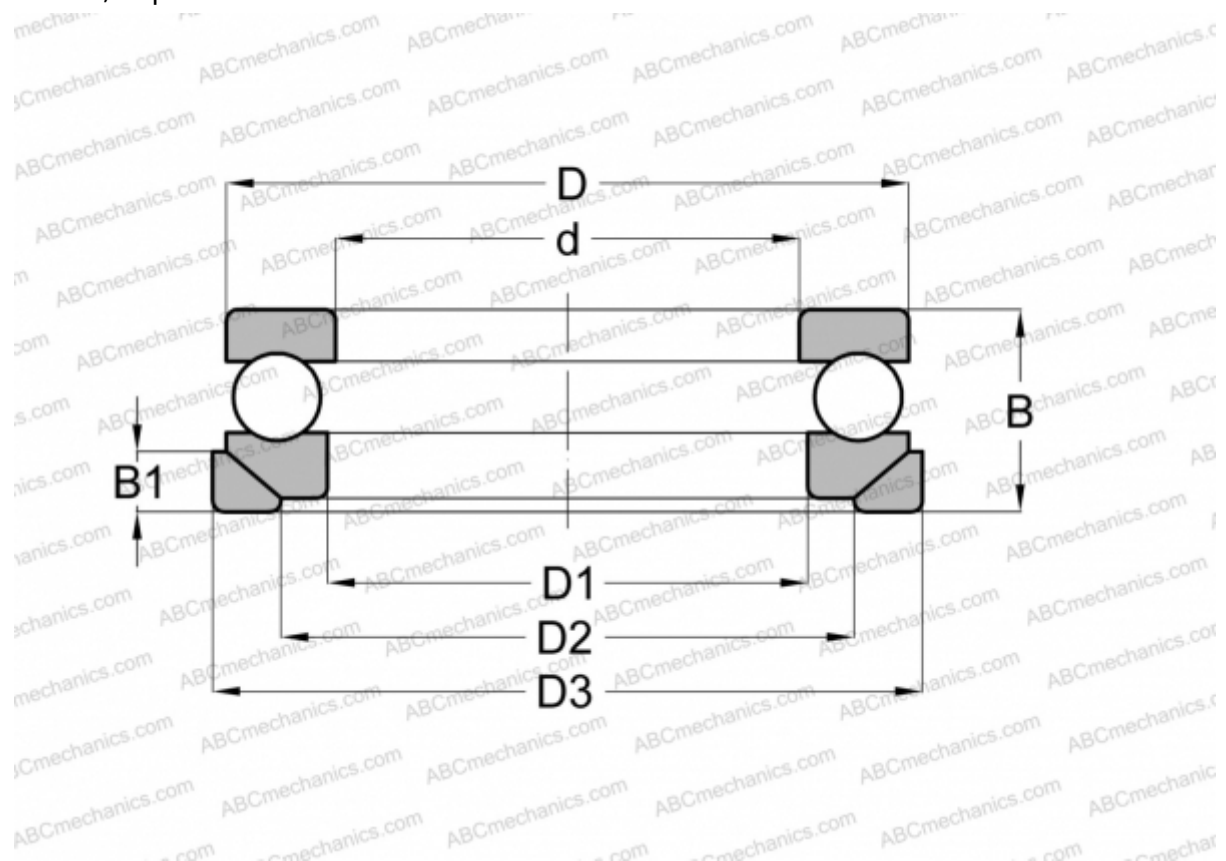

53201+U 201 SKF

Thrust ball bearings

TYPE: Ball bearings, Thrust ball bearing, Single direction, With spherical housing locating washer and seating washer, separable

Technical specification

DIMENSIONS, MM