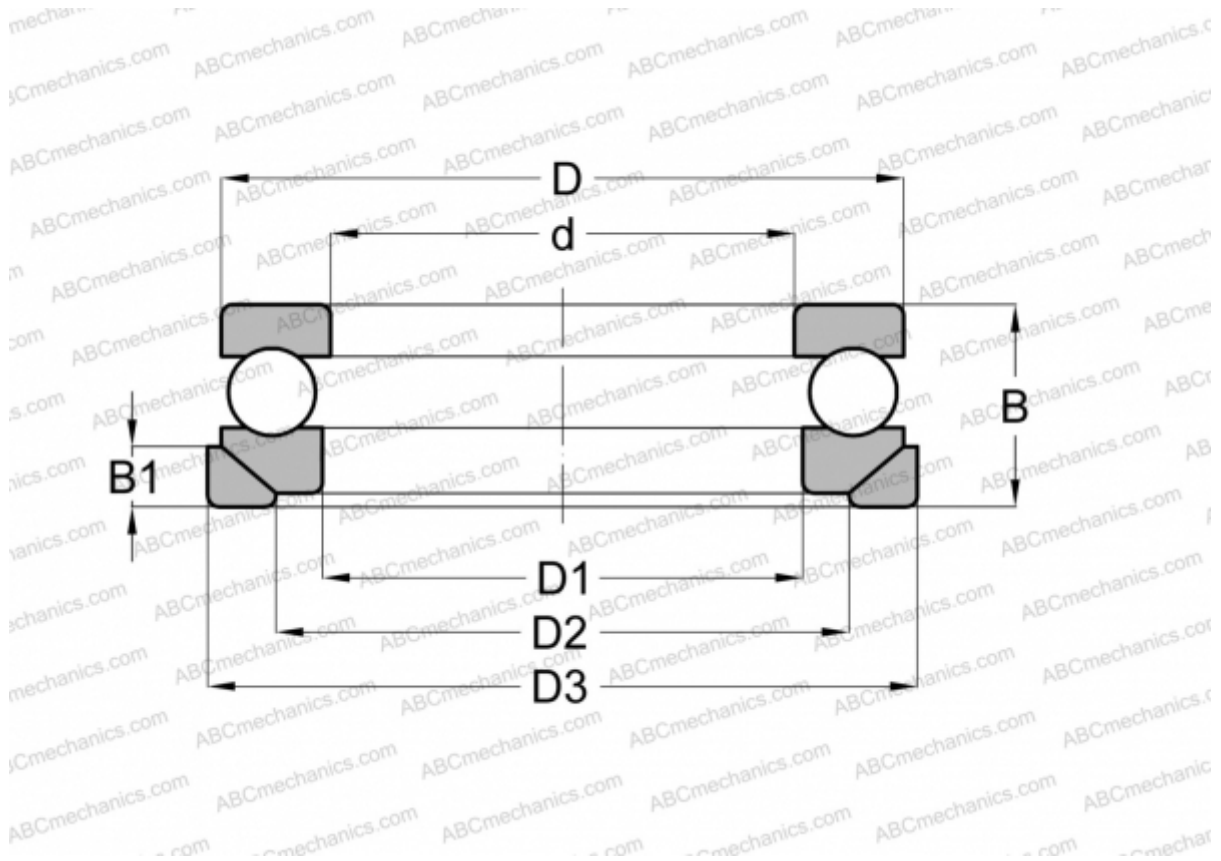

53201 U NSK

Thrust ball bearings

TYPE: Ball bearings, Thrust ball bearing, Single direction, With spherical housing locating washer and seating washer, separable

Technical specification

DIMENSIONS, MM

d	12,000
D	28,000
D1	14,000
D2	20,000
D3	30,000
B	13,000
B1	3,500