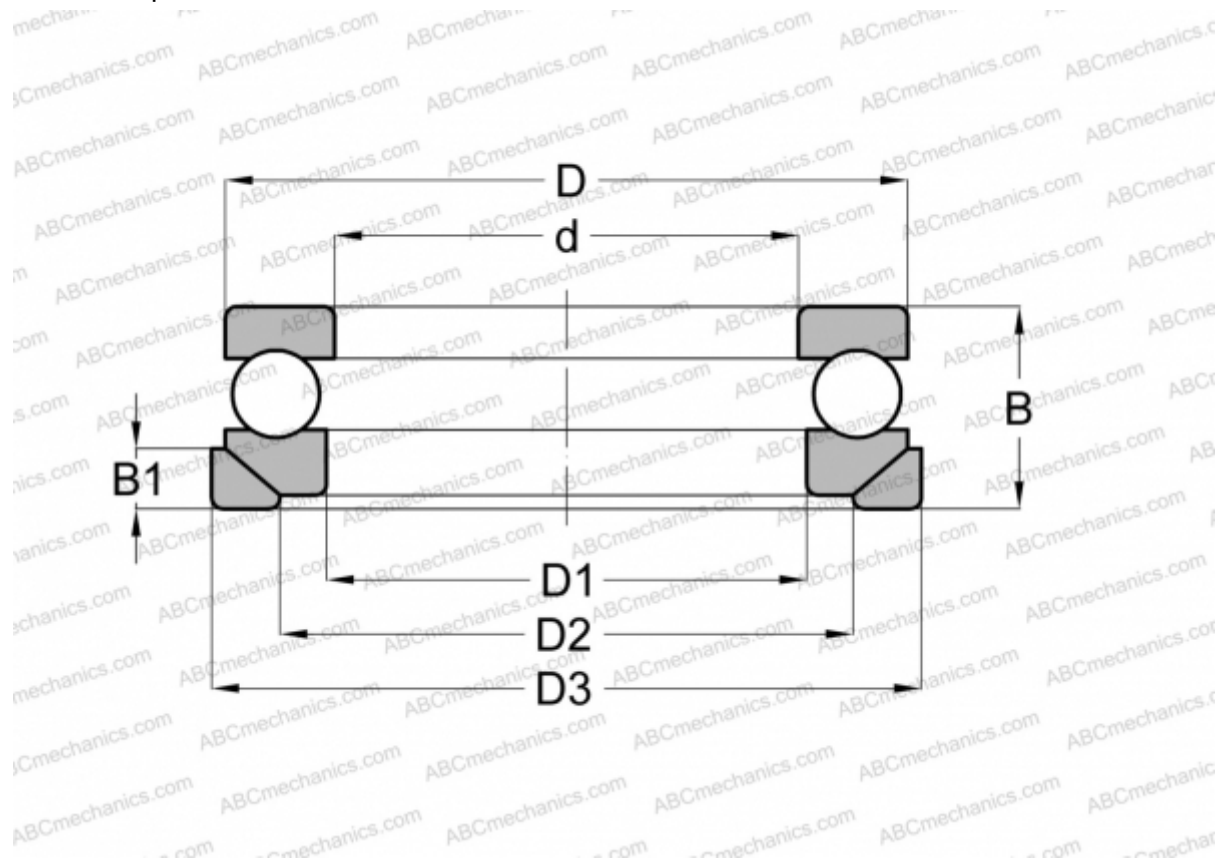

53202+U202 FAG

Thrust ball bearings

TYPE: Ball bearings, Thrust ball bearing, Single direction, With spherical housing locating washer and seating washer, separable

Technical specification

DIMENSIONS, MM

d	15,000
D	32,000
D1	17,000
D2	24,000
D3	35,000
B	15,000
B1	4,000