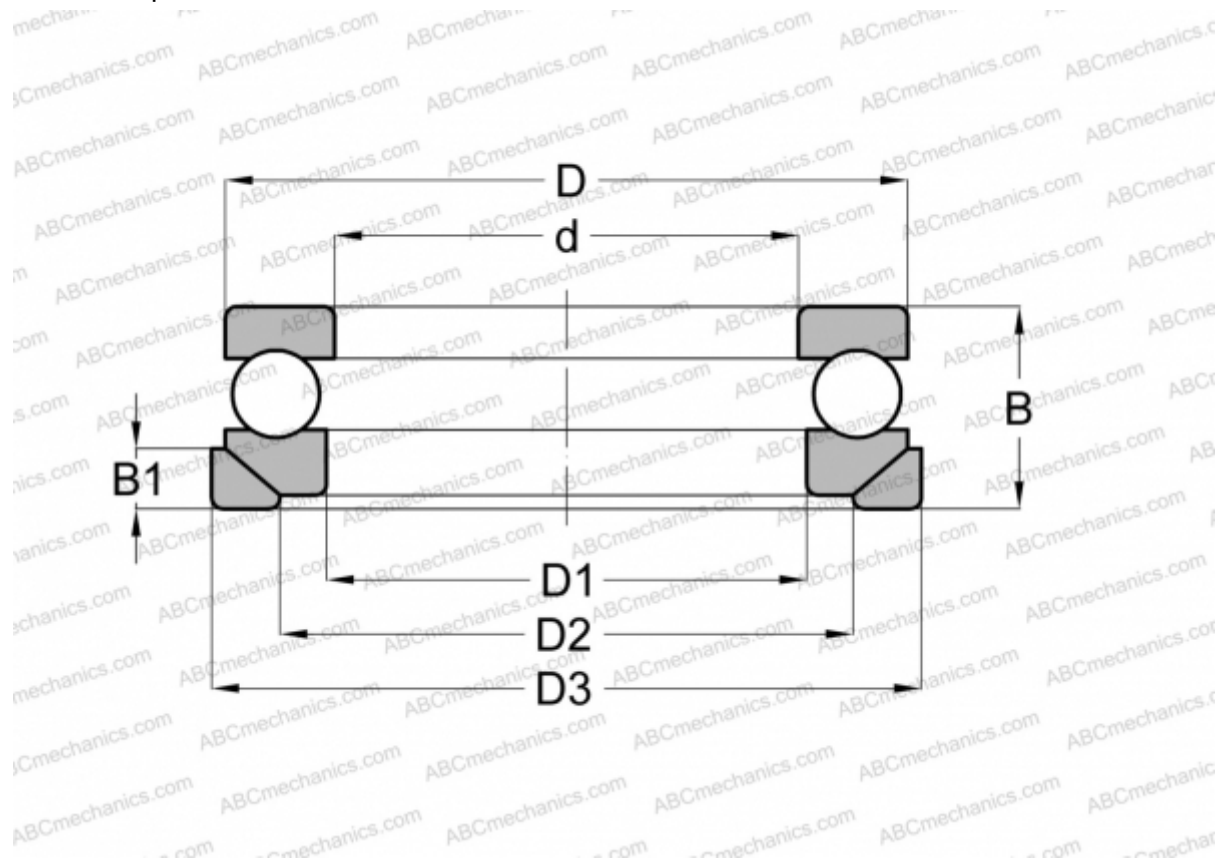

## 53202+U 202 SKF

Thrust ball bearings

TYPE: Ball bearings, Thrust ball bearing, Single direction, With spherical housing locating washer and seating washer, separable

### Technical specification

#### DIMENSIONS, MM

d	15,000
D	32,000
D1	17,000
D2	24,000
D3	35,000
B	15,000
B1	4,000

**WEIGHT, KG** 0,063

**MANUFACTURER** [SKF](#)