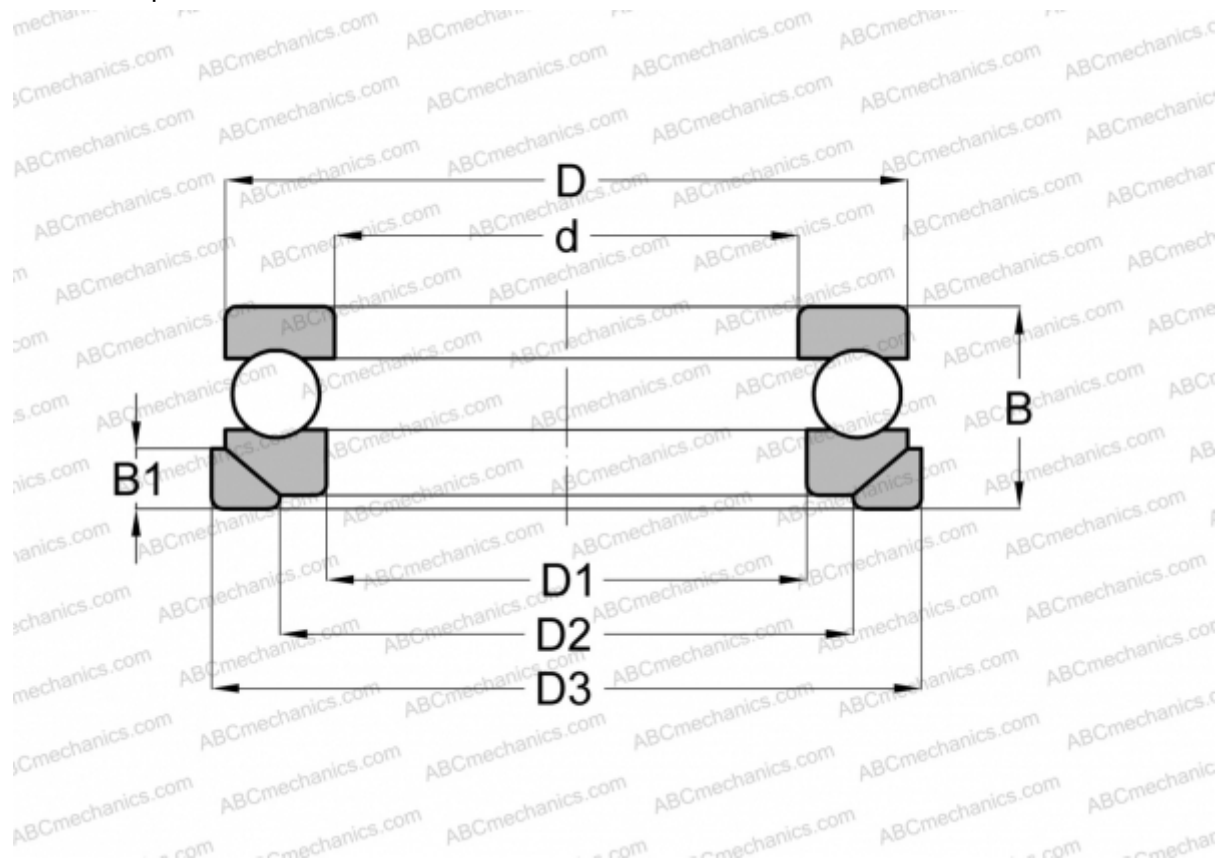

53202 U STEYR

Thrust ball bearings

TYPE: Ball bearings, Thrust ball bearing, Single direction, With spherical housing locating washer and seating washer, separable

Technical specification

DIMENSIONS, MM

| | |
|----|--------|
| d | 15,000 |
| D | 32,000 |
| D1 | 17,000 |
| D2 | 24,000 |
| D3 | 35,000 |
| B | 15,000 |
| B1 | 4,000 |