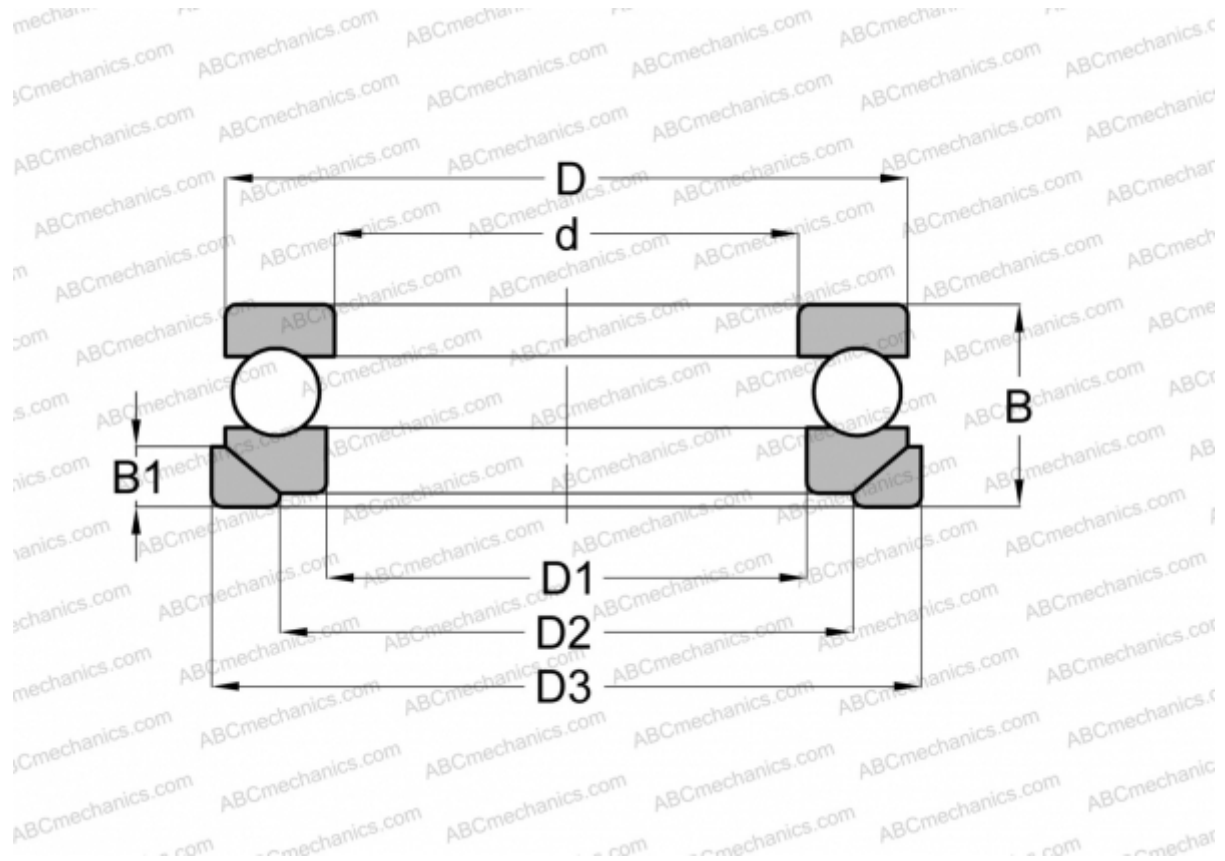

LR 17 RIV

Thrust ball bearings

TYPE: Ball bearings, Thrust ball bearing, Single direction, With spherical housing locating washer and seating washer, separable

Technical specification

DIMENSIONS, MM

d	17,000
D	35,000
D1	19,000
D2	26,000
D3	38,000
B	15,000
B1	4,000