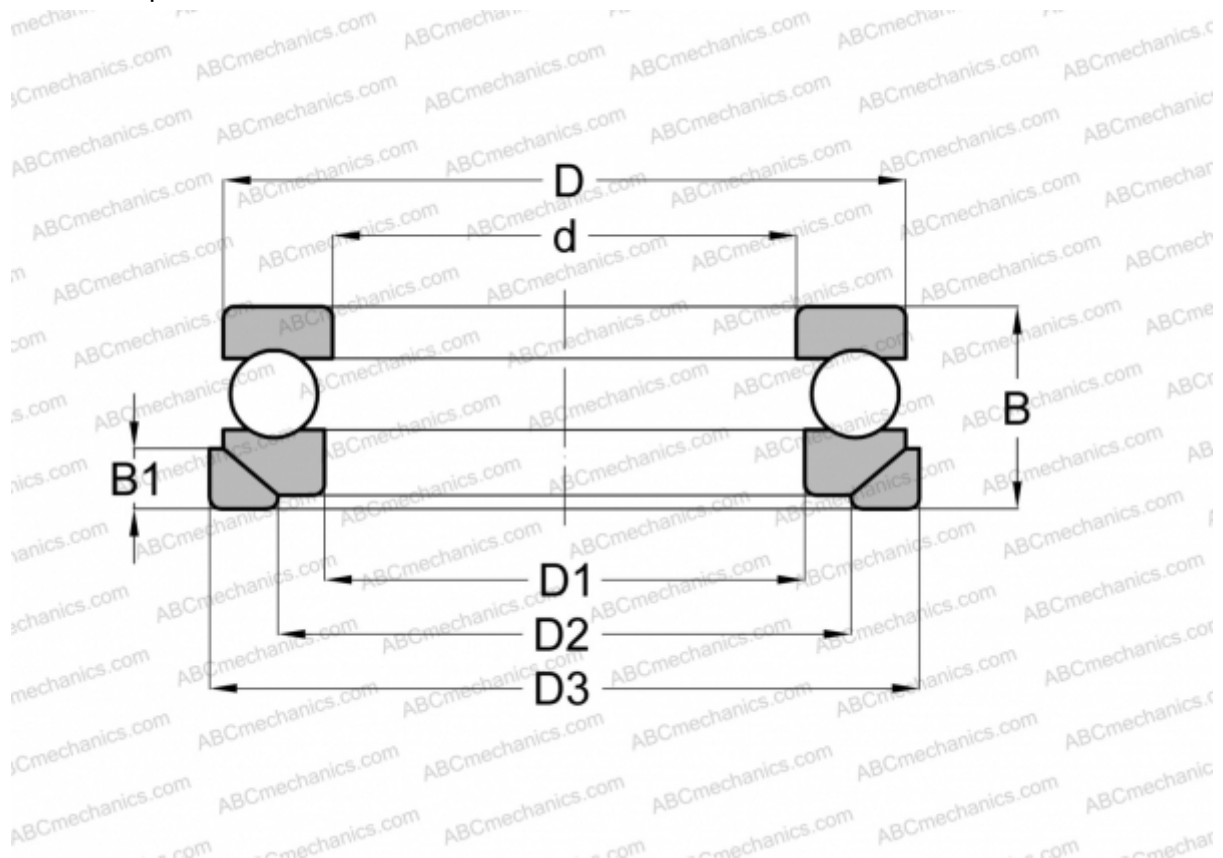

## 53203+U 203 SKF

Thrust ball bearings

TYPE: Ball bearings, Thrust ball bearing, Single direction, With spherical housing locating washer and seating washer, separable

### Technical specification

#### DIMENSIONS, MM

d	17,000
D	35,000
D1	19,000
D2	26,000
D3	38,000
B	15,000
B1	4,000

**WEIGHT, KG** 0,071

**MANUFACTURER** [SKF](#)