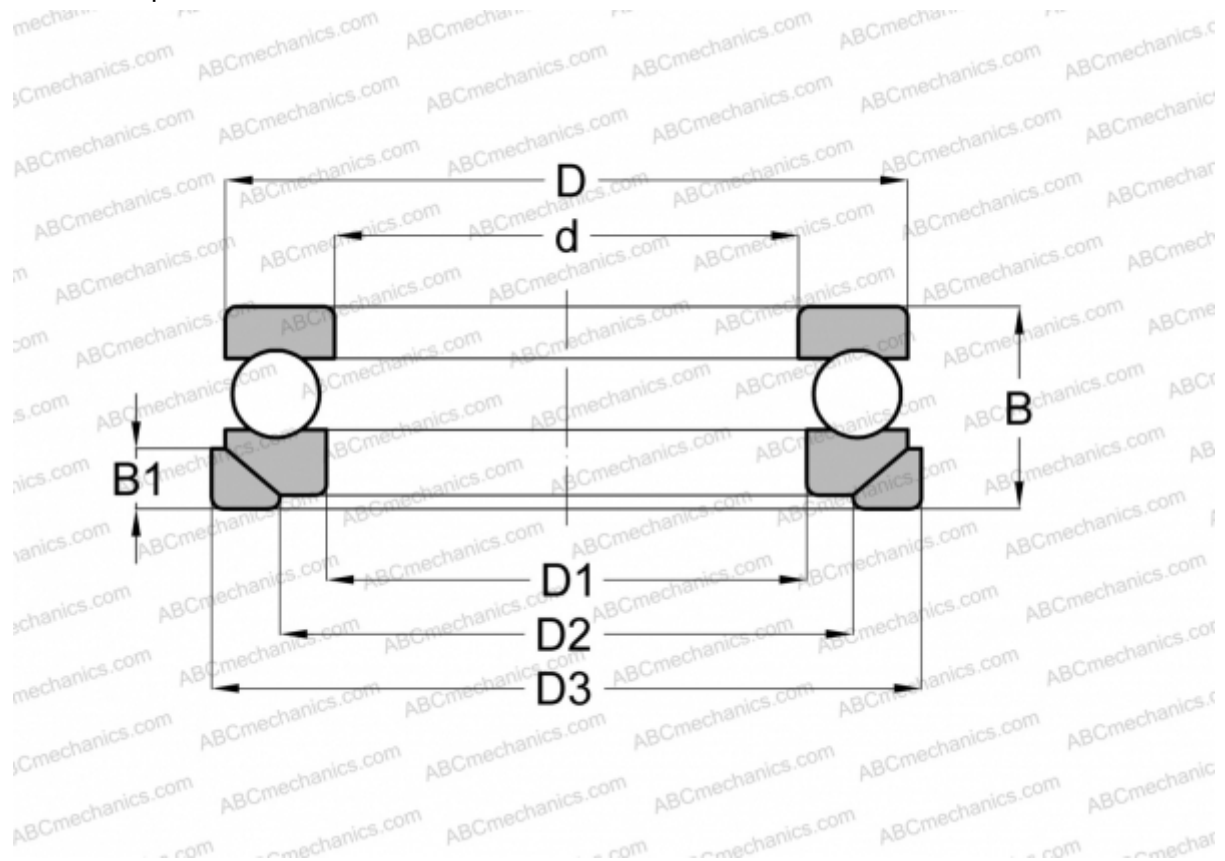

53203 U NSK

Thrust ball bearings

TYPE: Ball bearings, Thrust ball bearing, Single direction, With spherical housing locating washer and seating washer, separable

Technical specification

DIMENSIONS, MM

d	17,000
D	35,000
D1	19,000
D2	26,000
D3	38,000
B	15,000
B1	4,000

WEIGHT, KG 0,073

MANUFACTURER [NSK](#)

INTERCHANGE

ABC	53203+U203
FAG	53203+U203
RIV	LR 17

INTERCHANGE

SKF	53203+U 203
STEYR	53203 U