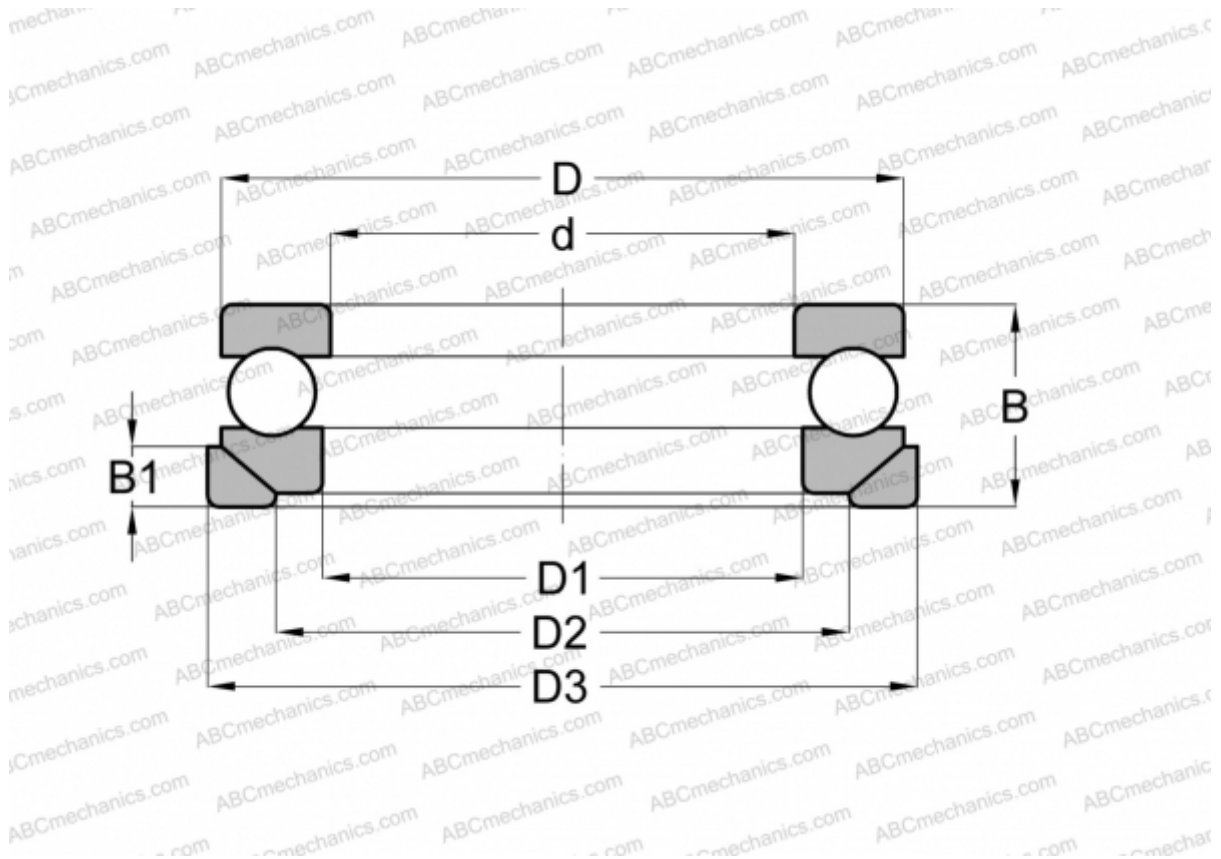

LR 20 RIV

Thrust ball bearings

TYPE: Ball bearings, Thrust ball bearing, Single direction, With spherical housing locating washer and seating washer, separable

Technical specification

DIMENSIONS, MM

| | |
|----|--------|
| d | 20,000 |
| D | 40,000 |
| D1 | 22,000 |
| D2 | 30,000 |
| D3 | 42,000 |
| B | 17,000 |
| B1 | 5,000 |