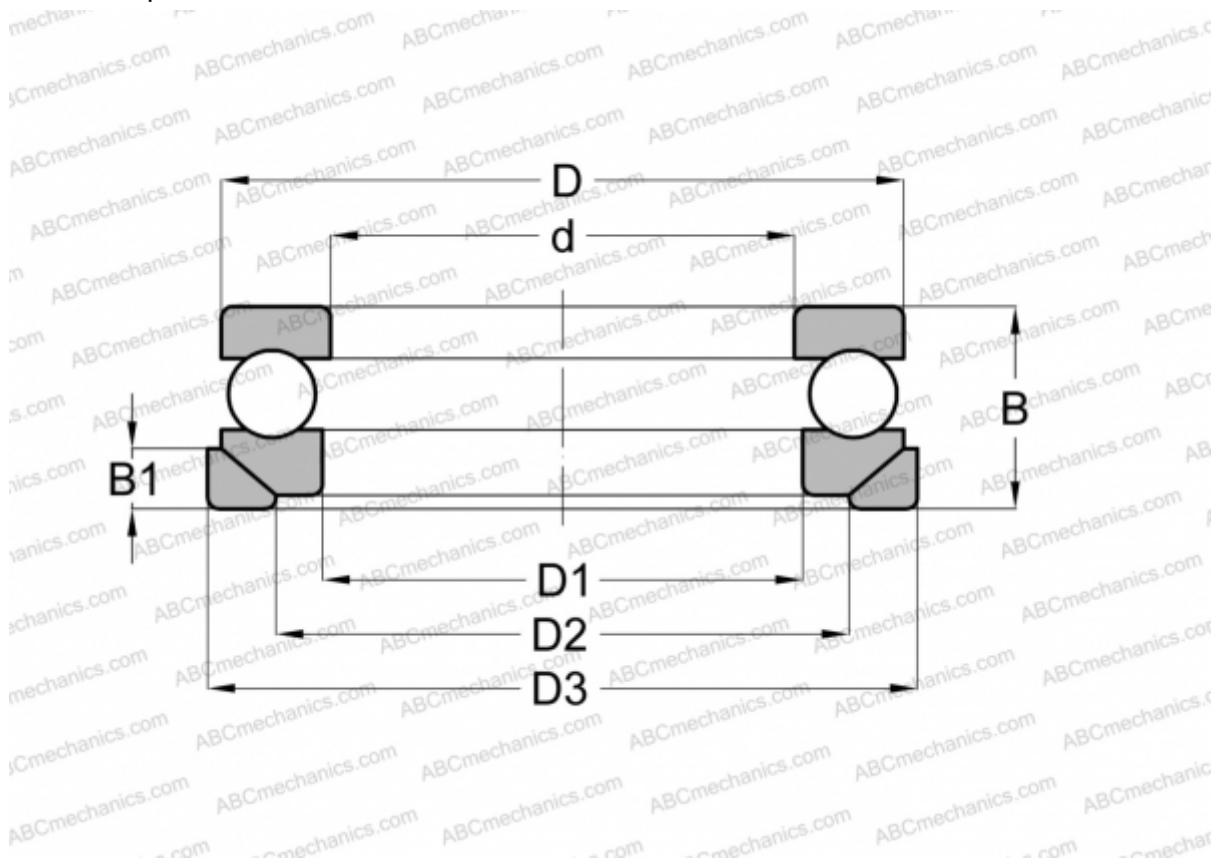

53204+U 204 SKF

Thrust ball bearings

TYPE: Ball bearings, Thrust ball bearing, Single direction, With spherical housing locating washer and seating washer, separable

Technical specification

DIMENSIONS, MM

d	20,000
D	40,000
D1	22,000
D2	30,000
D3	42,000
B	17,000
B1	5,000

WEIGHT, KG 0,100

MANUFACTURER [SKF](#)

INTERCHANGE

ABC	53204+U204
FAG	53204+U204
RIV	LR 20

INCLUDED PRODUCTS

U 204

INTERCHANGE