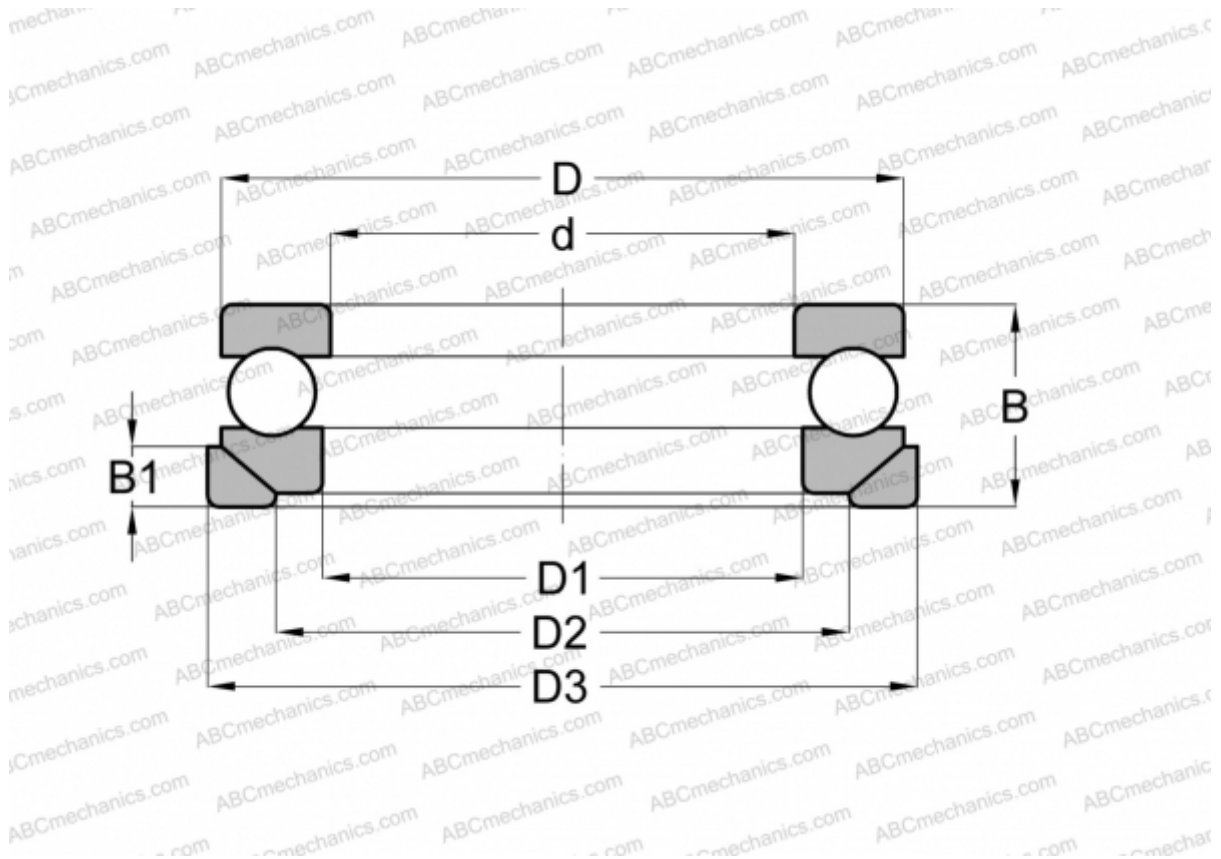

53204 U STEYR

Thrust ball bearings

TYPE: Ball bearings, Thrust ball bearing, Single direction, With spherical housing locating washer and seating washer, separable

Technical specification

DIMENSIONS, MM

d	20,000
D	40,000
D1	22,000
D2	30,000
D3	42,000
B	17,000
B1	5,000

WEIGHT, KG 0,104

MANUFACTURER [STEYR](#)

INTERCHANGE

ABC	53204+U204
FAG	53204+U204
RIV	LR 20

INTERCHANGE

SKF	53204+U 204
NSK	53204 U