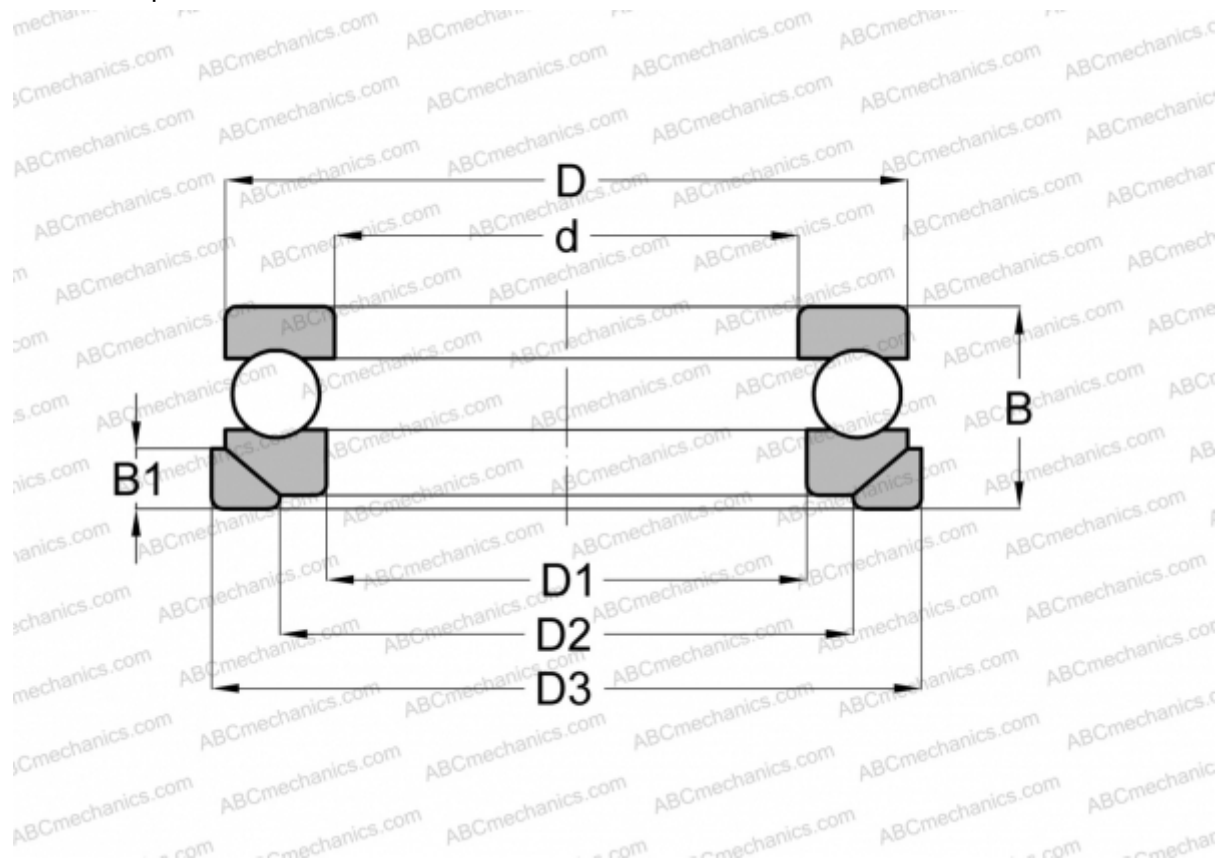

53205+U205 ABC

Thrust ball bearings

TYPE: Ball bearings, Thrust ball bearing, Single direction, With spherical housing locating washer and seating washer, separable

Technical specification

DIMENSIONS, MM

d	25,000
D	47,000
D1	27,000
D2	36,000
D3	50,000
B	19,000
B1	5,500