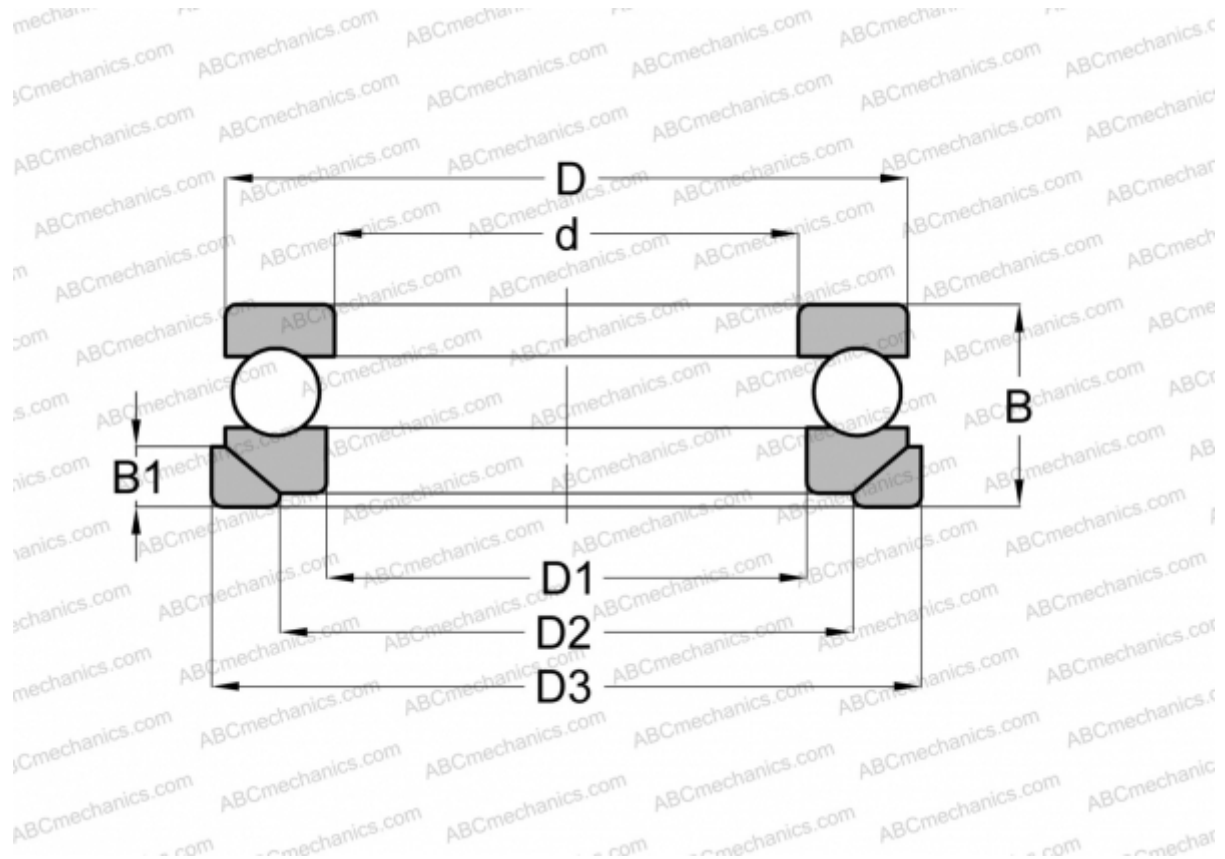

LR 25 RIV

Thrust ball bearings

TYPE: Ball bearings, Thrust ball bearing, Single direction, With spherical housing locating washer and seating washer, separable

Technical specification

DIMENSIONS, MM

d	25,000
D	47,000
D1	27,000
D2	36,000
D3	50,000
B	19,000
B1	5,500

WEIGHT, KG 0,154

MANUFACTURER [RIV](#)

INTERCHANGE

ABC	53205+U205
FAG	53205+U205
SKF	53205+U 205

INTERCHANGE

STEYR	53205 U
NSK	53205 U