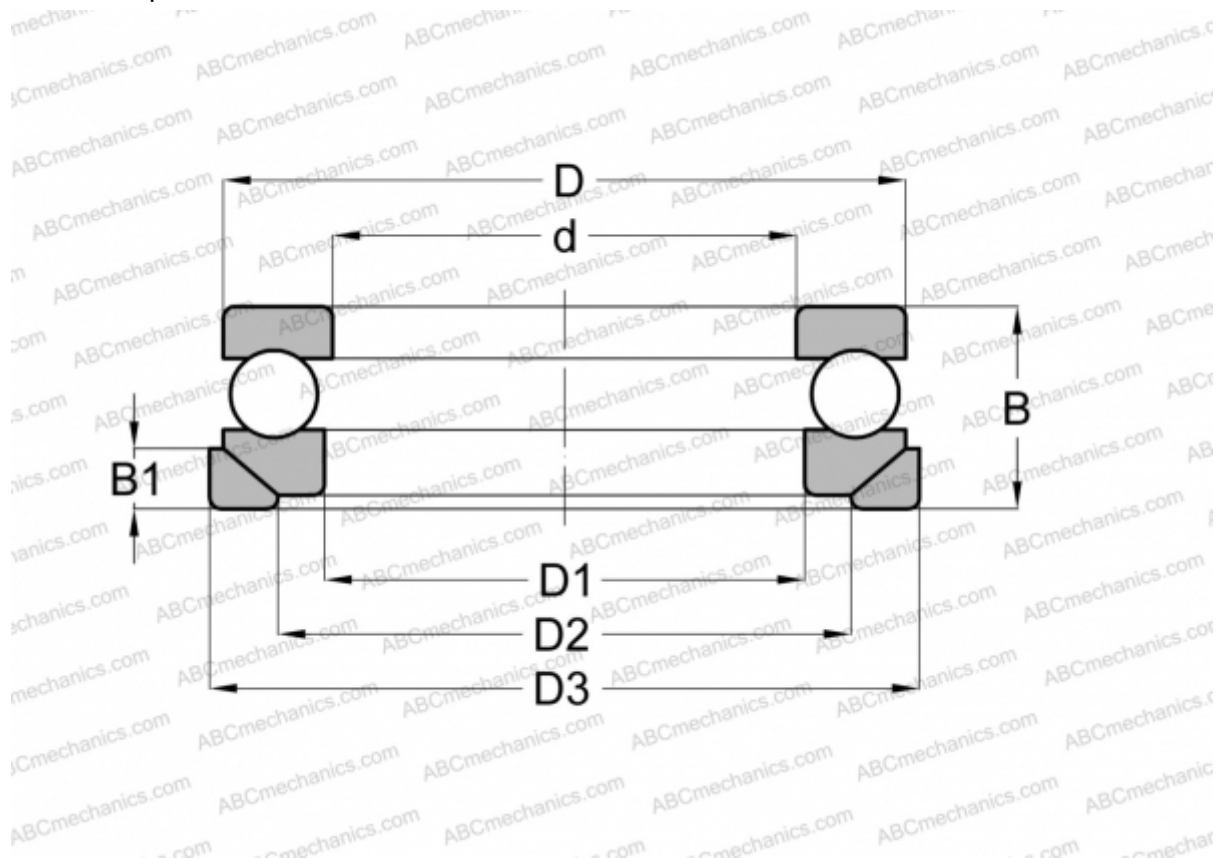

53205+U 205 SKF

Thrust ball bearings

TYPE: Ball bearings, Thrust ball bearing, Single direction, With spherical housing locating washer and seating washer, separable

Technical specification

DIMENSIONS, MM

d	25,000
D	47,000
D1	27,000
D2	36,000
D3	50,000
B	19,000
B1	5,500

WEIGHT, KG 0,150

MANUFACTURER [SKF](#)

INTERCHANGE

ABC	53205+U205
FAG	53205+U205
RIV	LR 25

INCLUDED PRODUCTS

U 205

INTERCHANGE