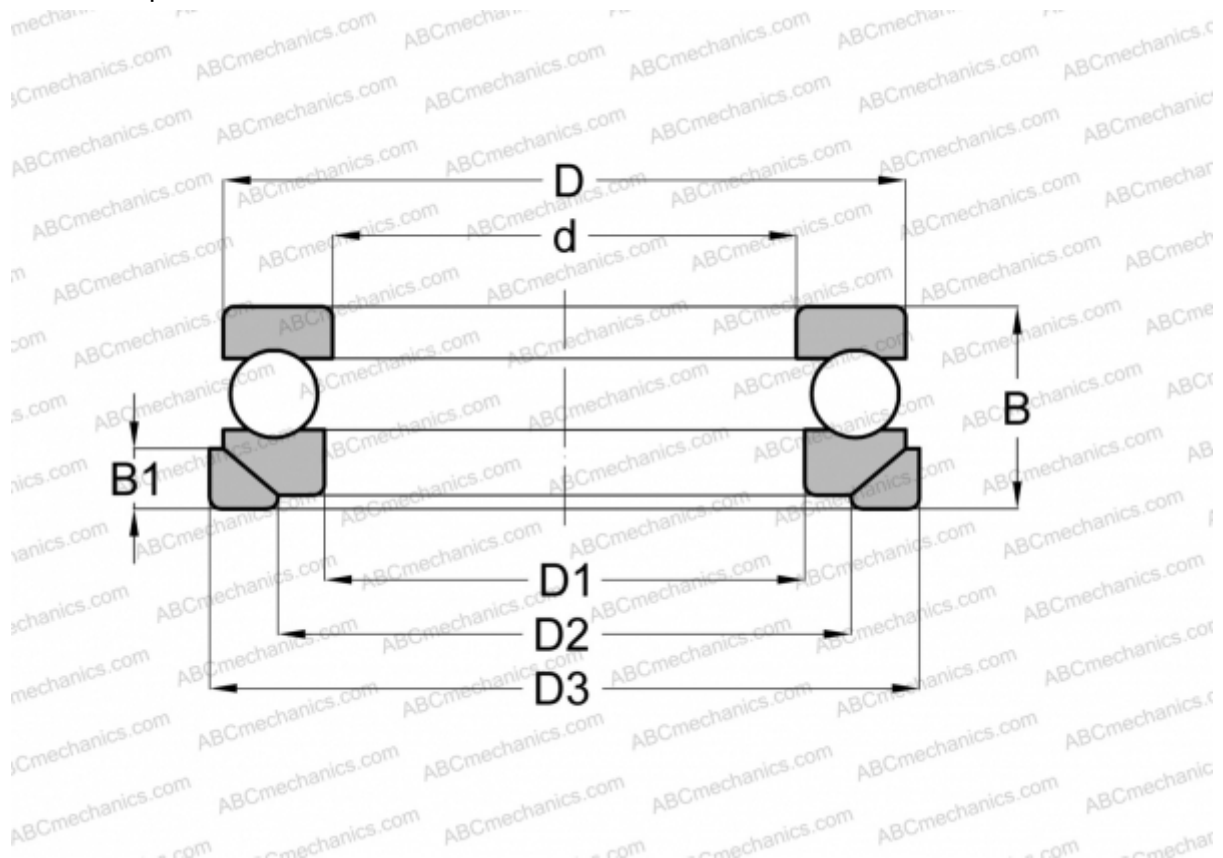

## 53205 U NSK

Thrust ball bearings

TYPE: Ball bearings, Thrust ball bearing, Single direction, With spherical housing locating washer and seating washer, separable

### Technical specification

#### DIMENSIONS, MM

d	25,000
D	47,000
D1	27,000
D2	36,000
D3	50,000
B	19,000
B1	5,500

**WEIGHT, KG** 0,154

**MANUFACTURER** [NSK](#)