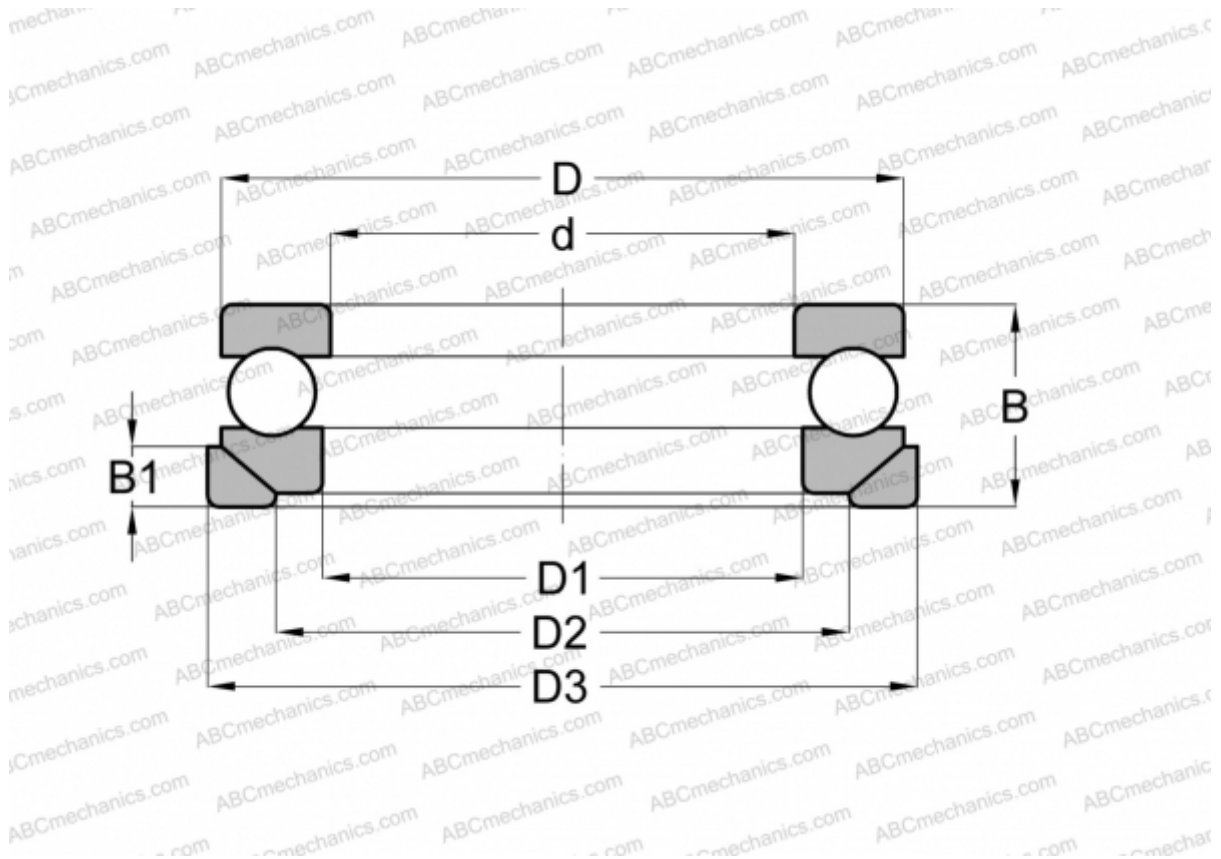

53305+U305 FAG

Thrust ball bearings

TYPE: Ball bearings, Thrust ball bearing, Single direction, With spherical housing locating washer and seating washer, separable

Technical specification

DIMENSIONS, MM

d	25,000
D	52,000
D1	27,000
D2	38,000
D3	55,000
B	22,000
B1	6,000

WEIGHT, KG 0,227

MANUFACTURER [FAG](#)

INTERCHANGE

ABC	53305+U305
RIV	MR 25
STEYR	53305 U

INTERCHANGE

NSK [53305 U](#)